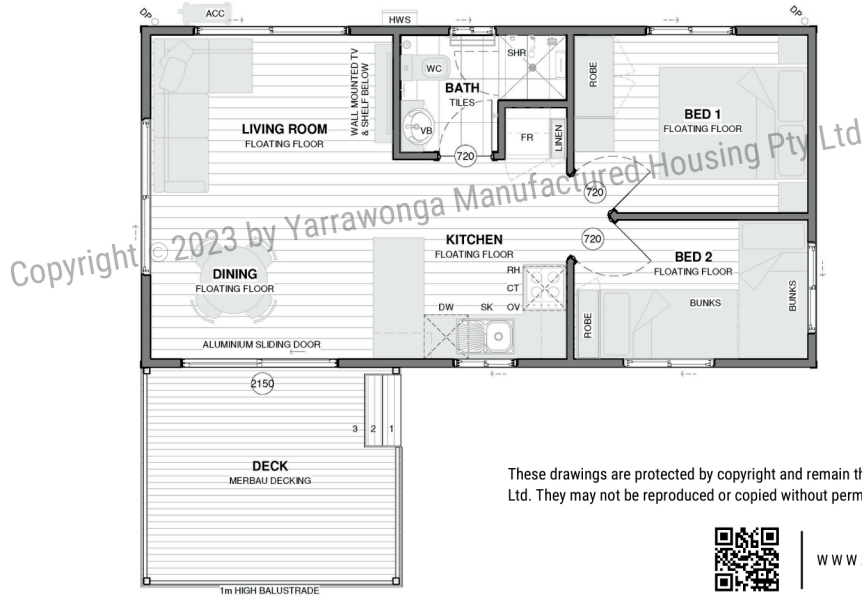

# SUN COUNTRY

UPDATED DESIGN . UPDATED DESIGN . UPDATED DESIGN . UPDATED DESIGN . UPDATED DESIGN .

Rendered artist impression only.

## Tourism Accommodation

7600mm x 9170mm  
Deck 3500mm

These drawings are protected by copyright and remain the property of Yarrawonga Manufactured Housing Pty Ltd. They may not be reproduced or copied without permission of Yarrawonga Manufactured Housing Pty Ltd.