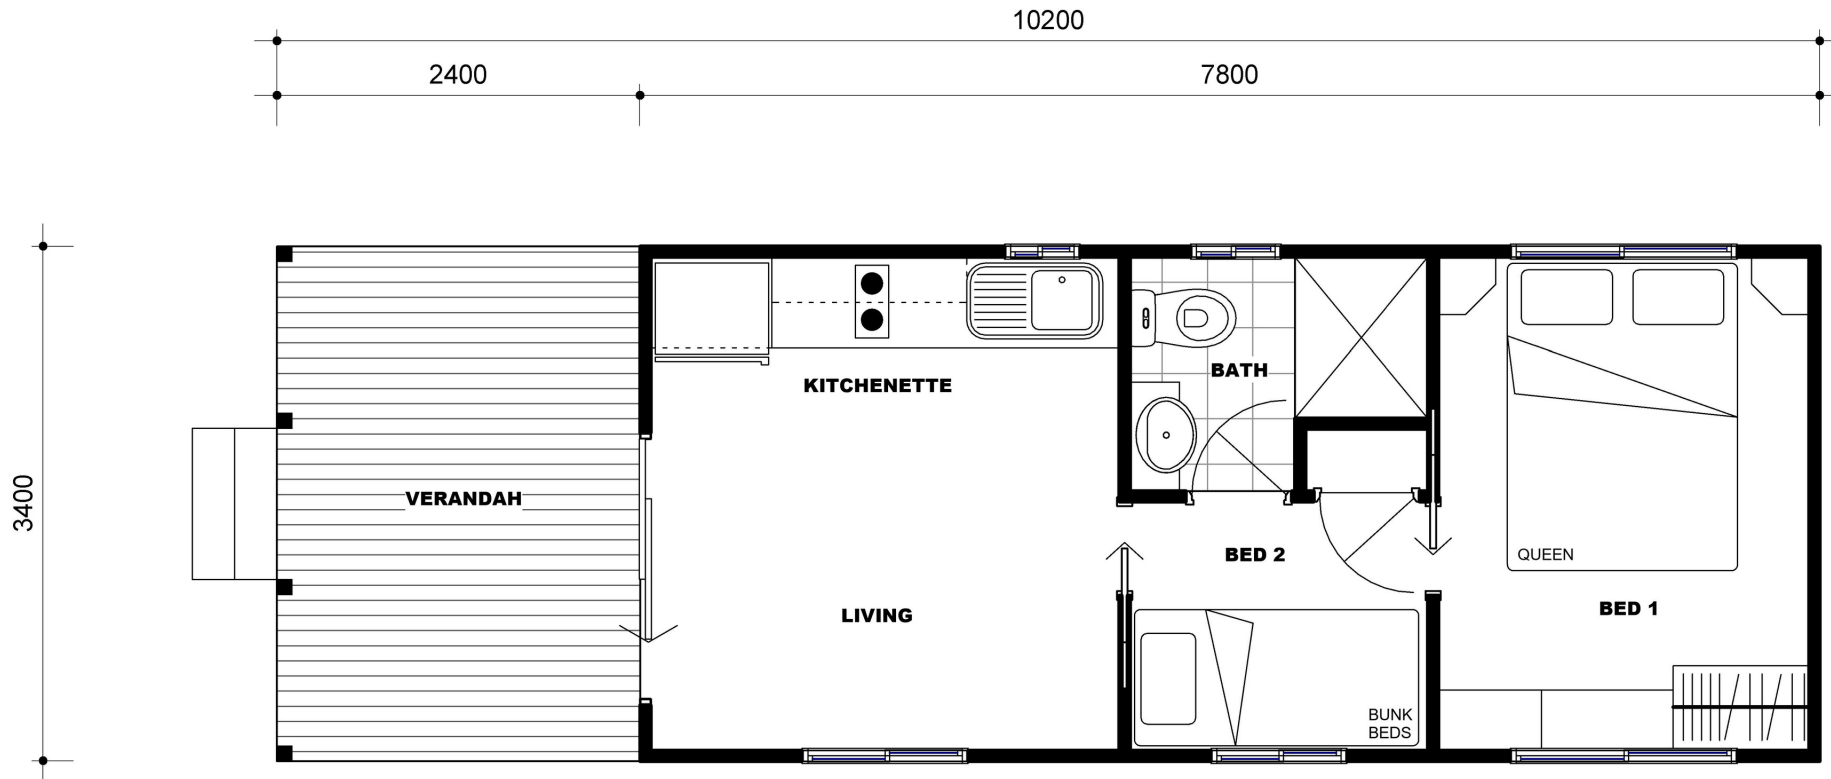

WATERFRONT VILLA

www.yarrahousing.com.au

55-61 McCarthy Street, Mulwala NSW 2647

1300 964 964