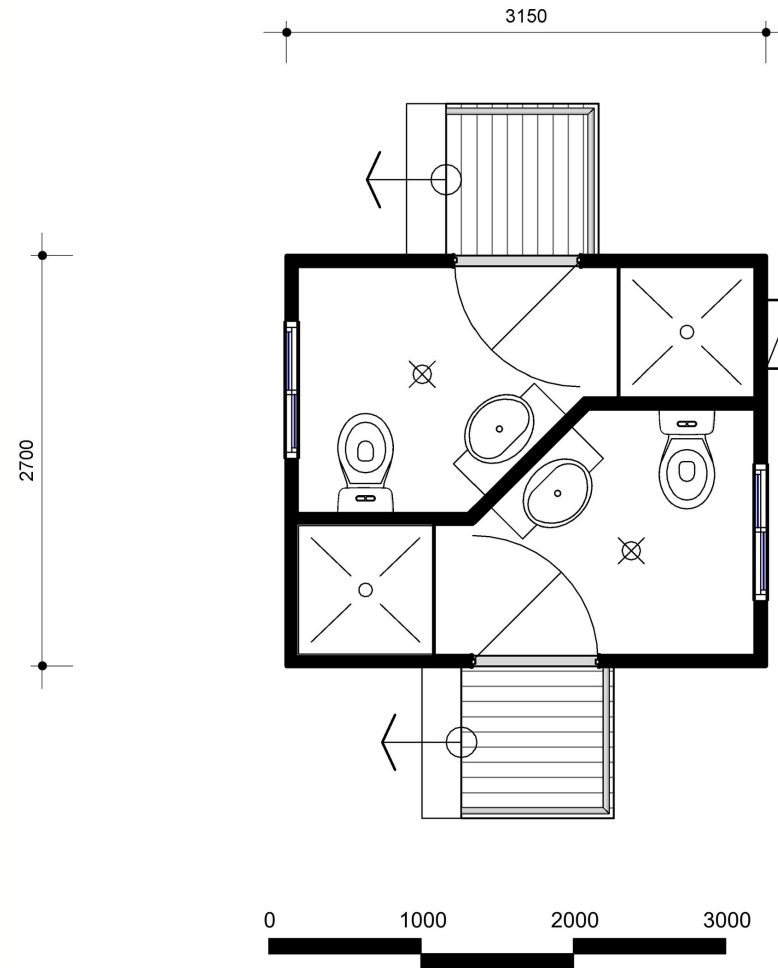

TWIN ENSUITE

www.yarrahousing.com.au

55-61 McCarthy Street, Mulwala NSW 2647

1300 964 964