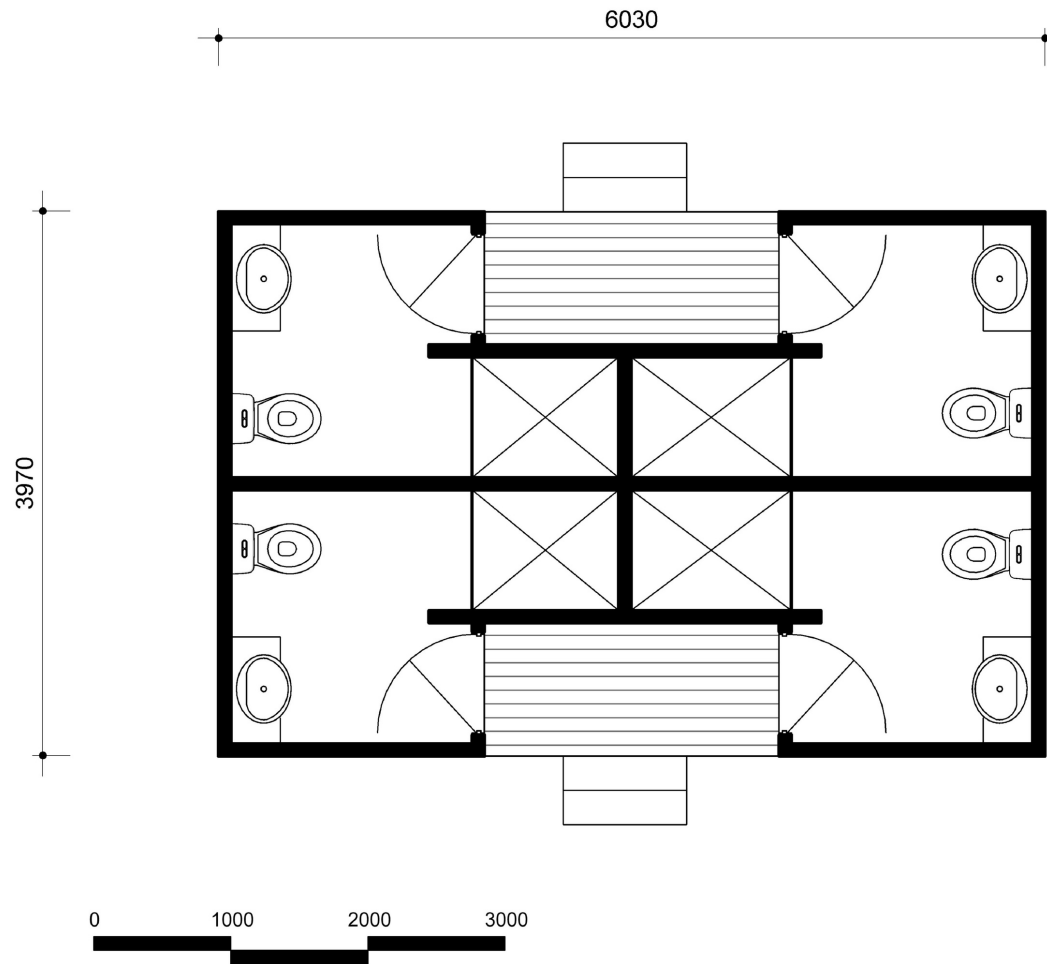

QUAD ENSUITE

www.yarrahousing.com.au

55-61 McCarthy Street, Mulwala NSW 2647

1300 964 964