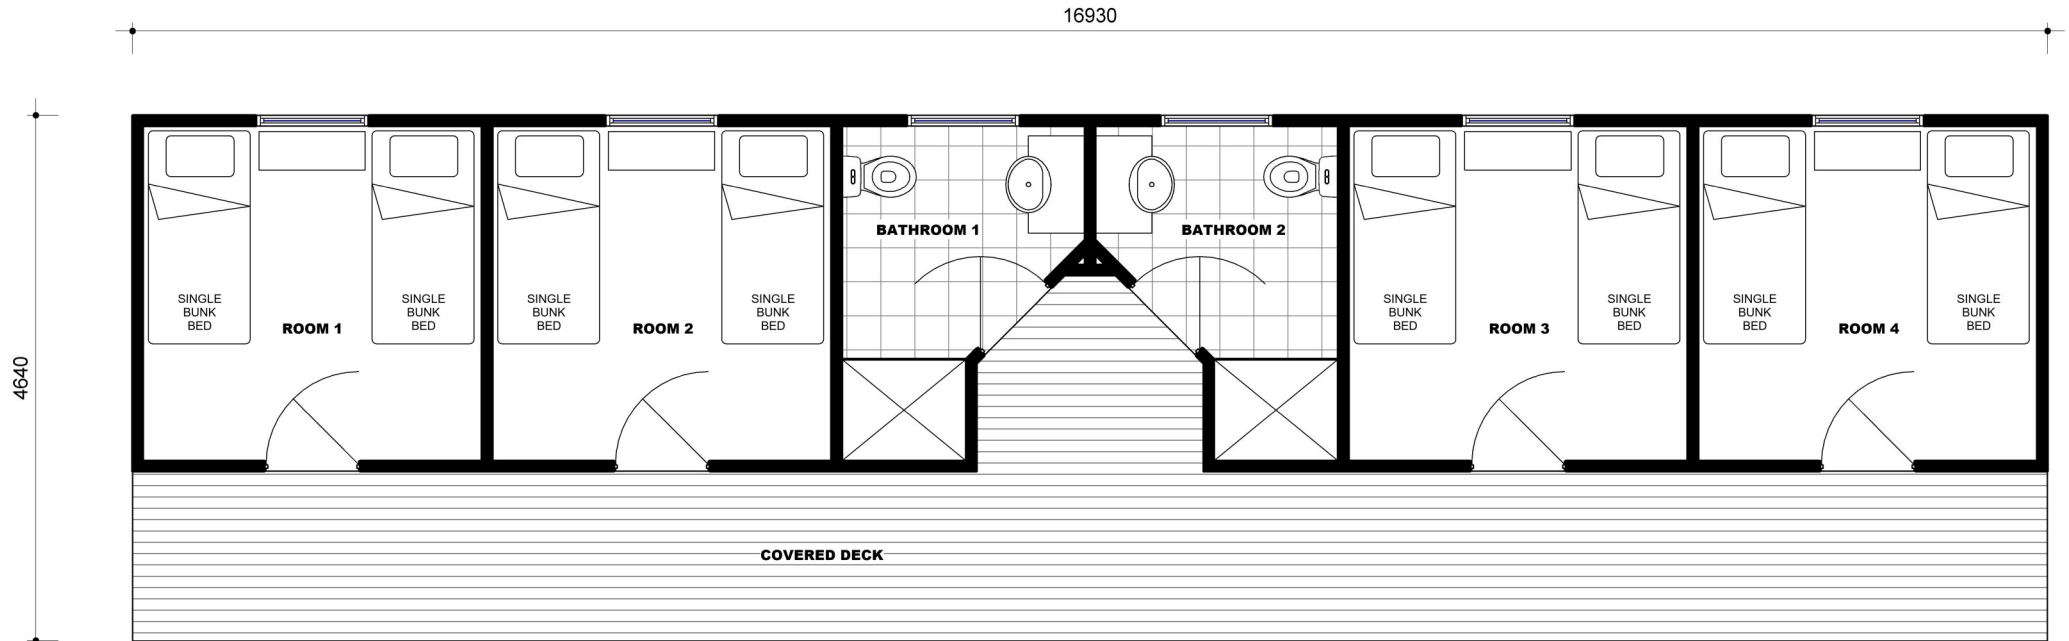

The Bunkhouse

NAME	AREA
DWELLING	50.2m ²
VERANDAH	28.4m ²