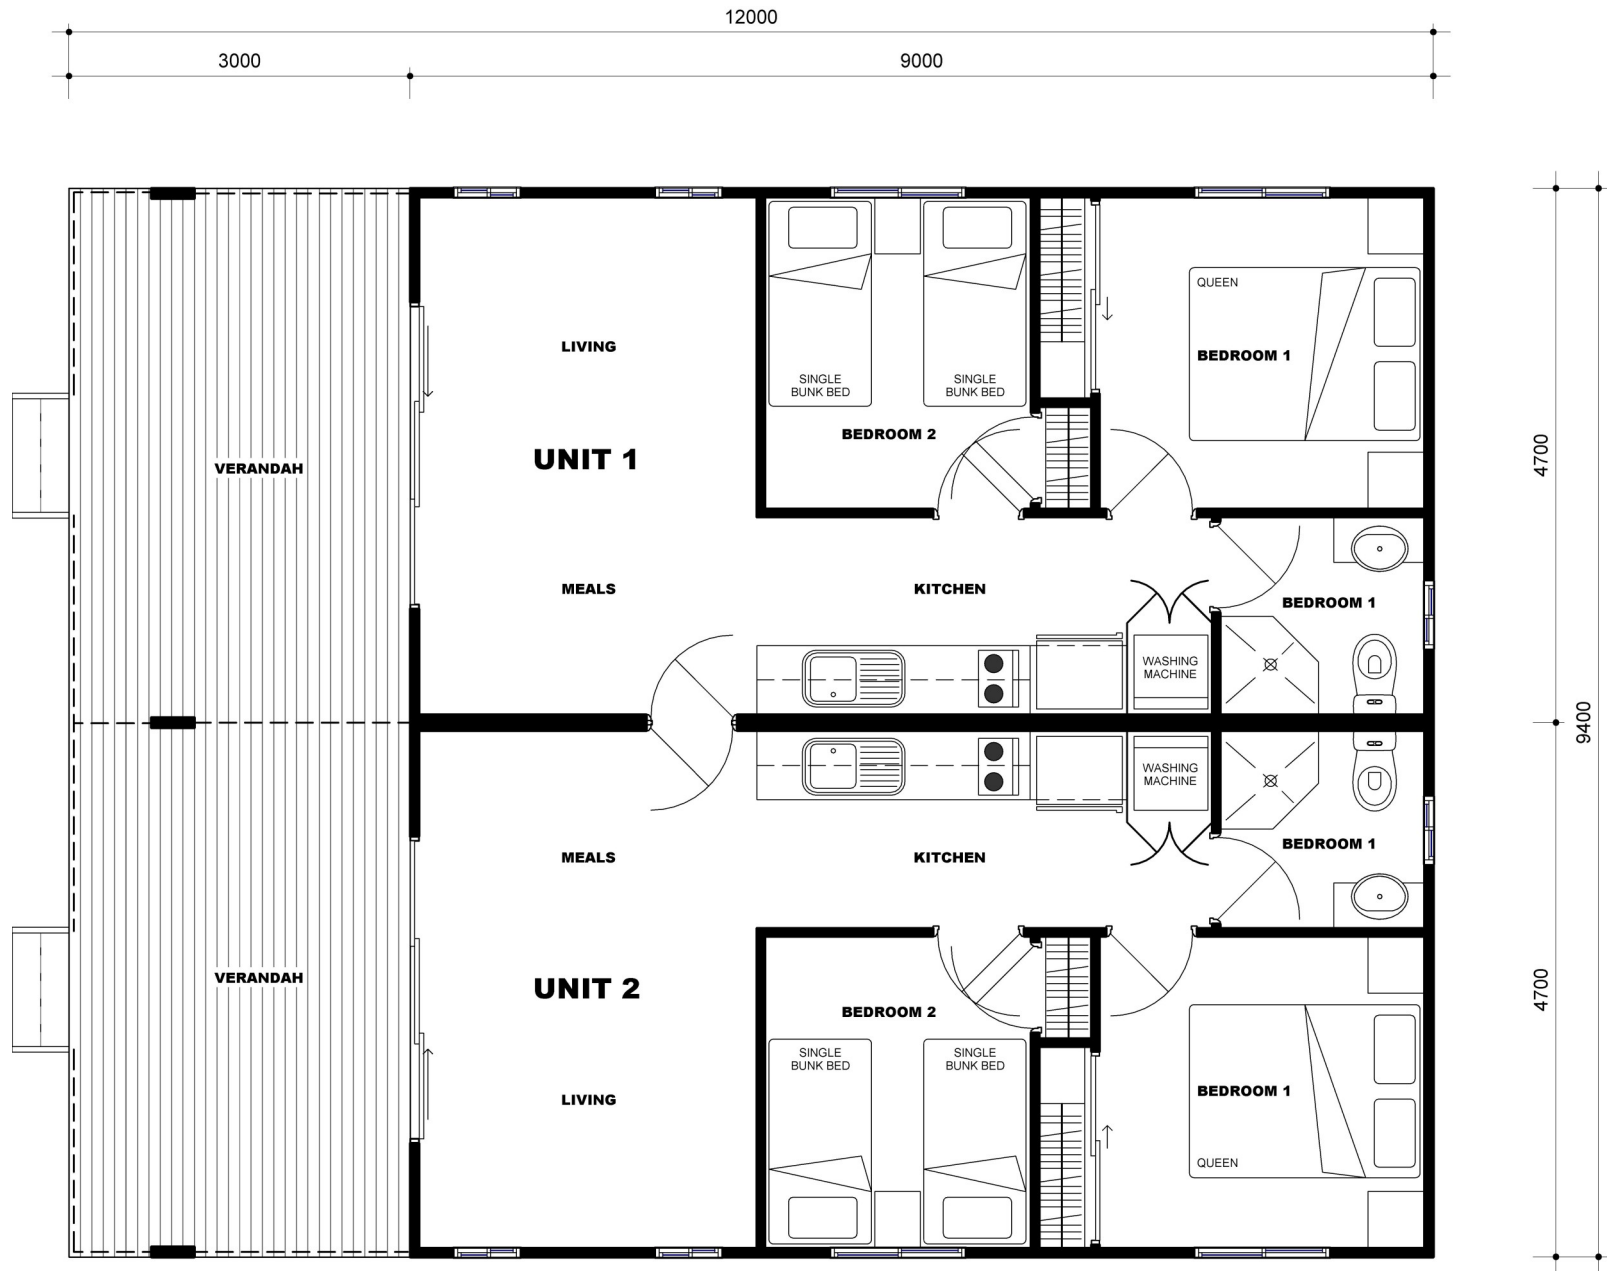

Bundalong Duplex

'an affordable solution'

Copyright reserved. No portion of these drawings may be reproduced by any process without written consent of YMH

NAME	AREA TOTAL PER UNIT
DWELLING	42.3m ²
BALCONY	14.1m ²