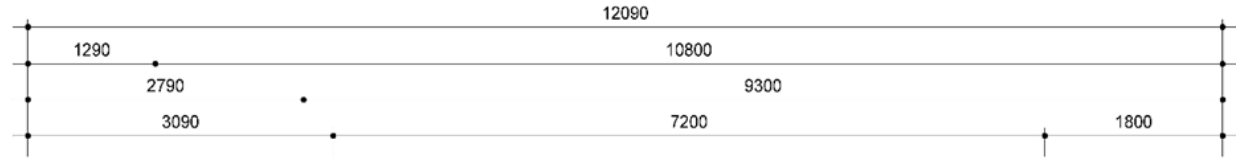

Breeze

'an affordable solution'

NAME	AREA
DWELLING	82.1m ²
VERANDAH	4.3m ²
CARPORT	25.2m ²