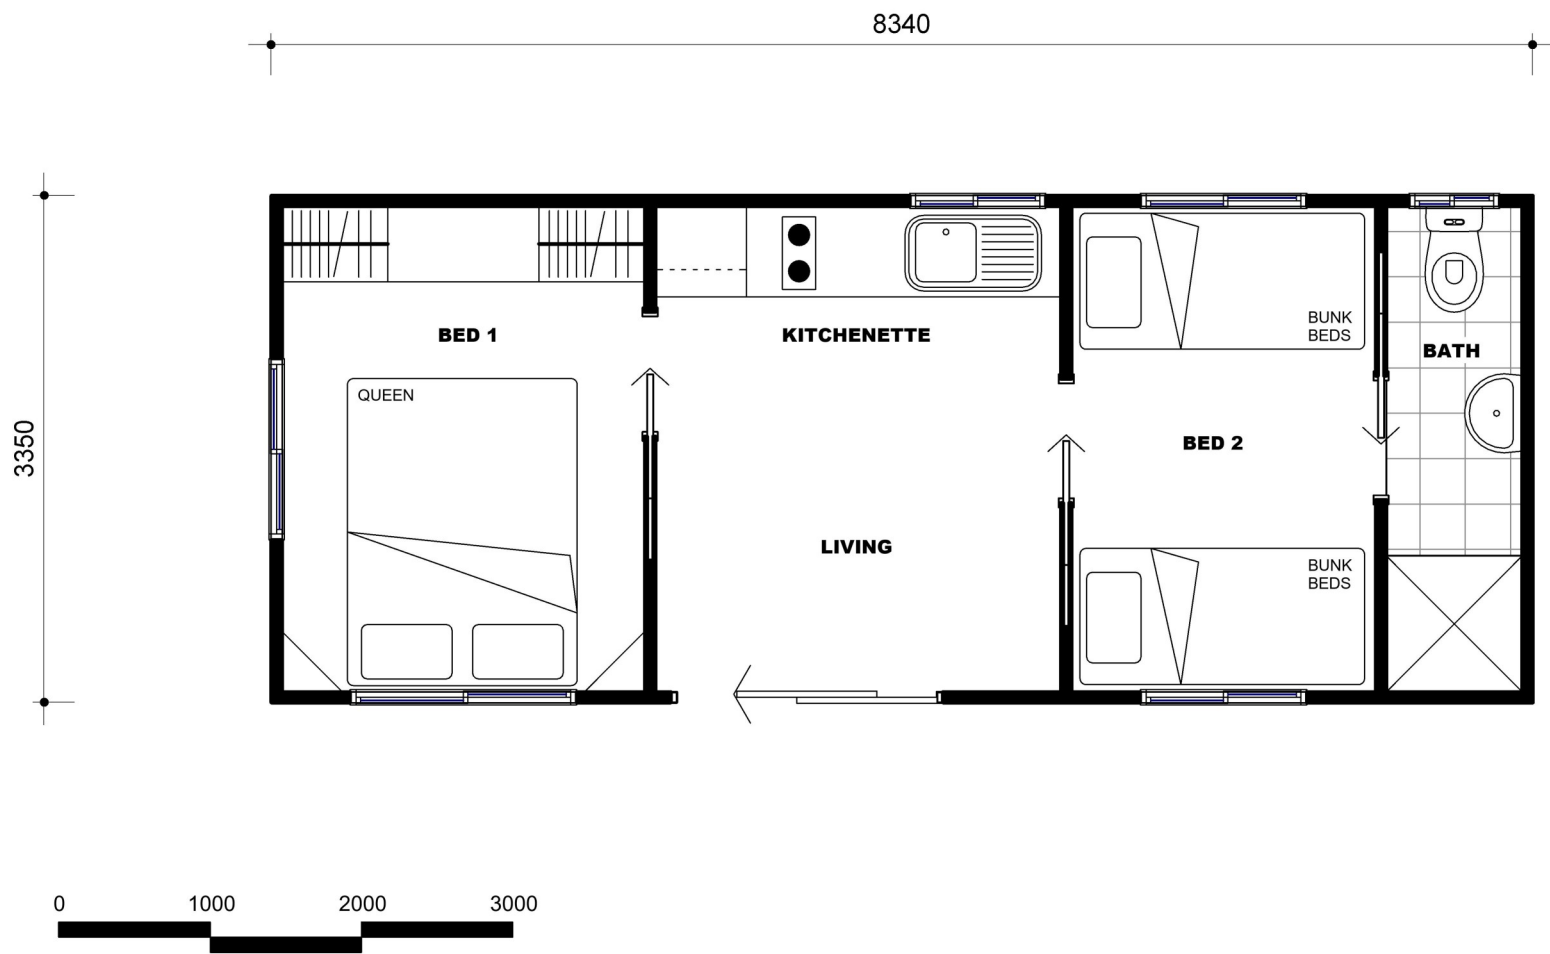

Budget Villa

NAME	AREA
DWELLING	27.94m2
VERANDAH	n/a