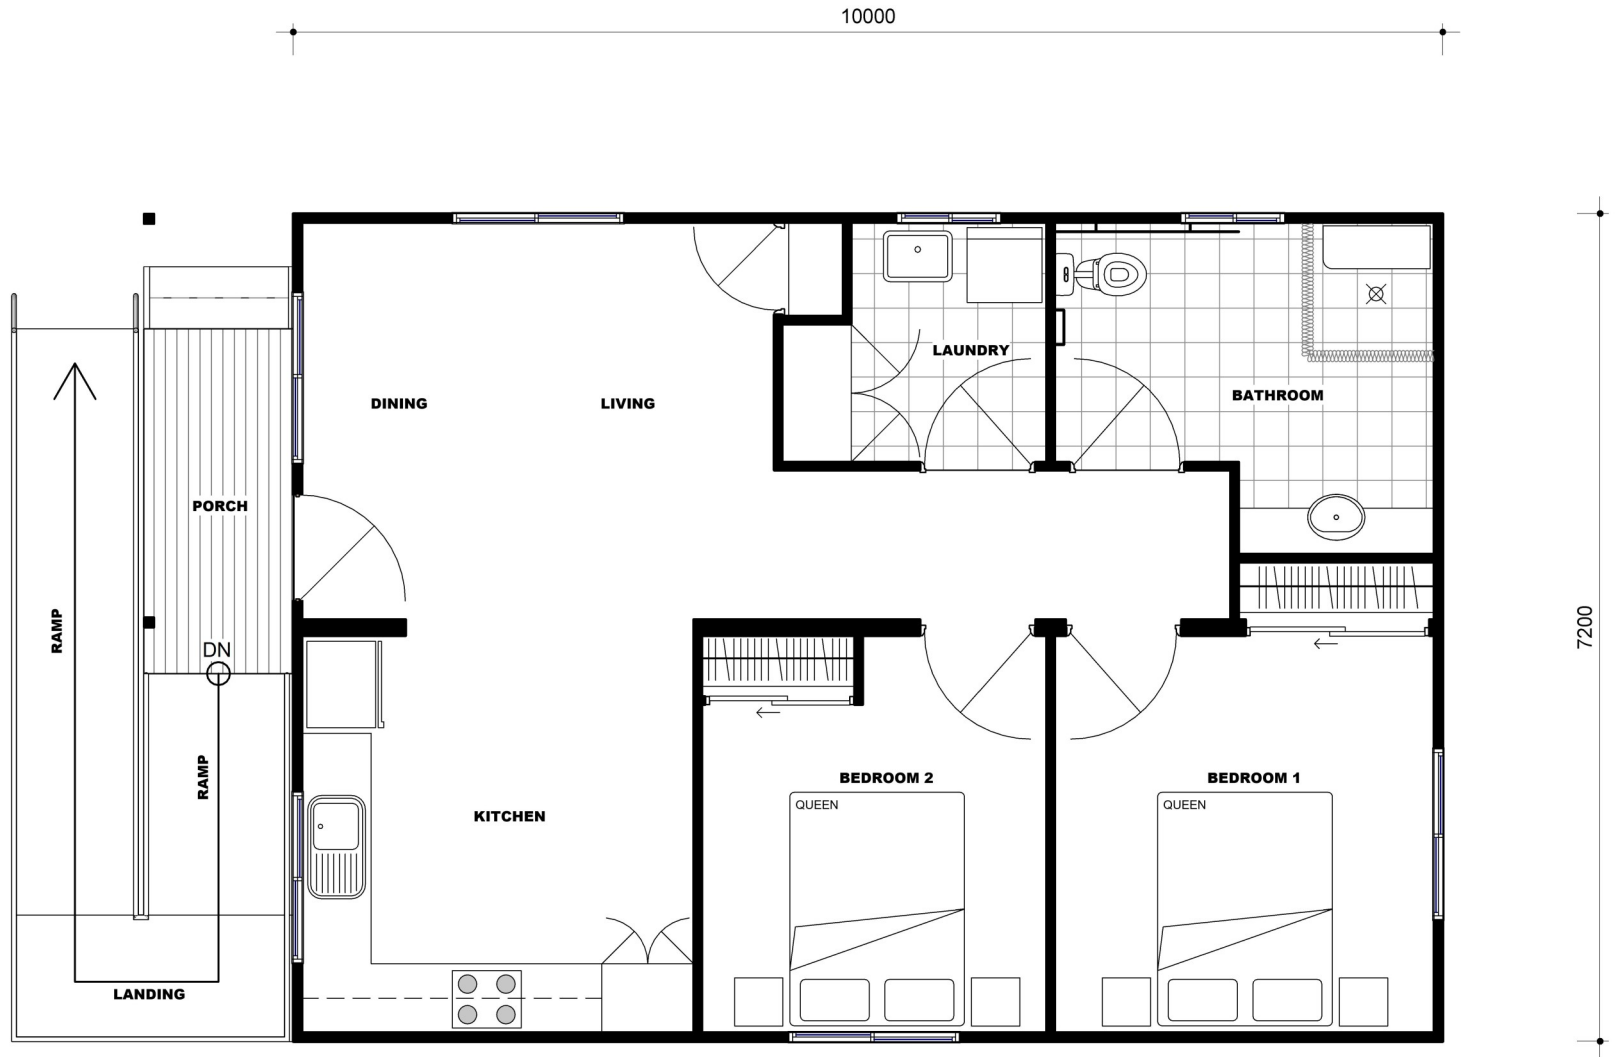

# Accessible Unit DB2

\* For a detailed description of this cabins features please contact YMH

NAME	AREA
DWELLING	72m2
VERANDAH	N/A