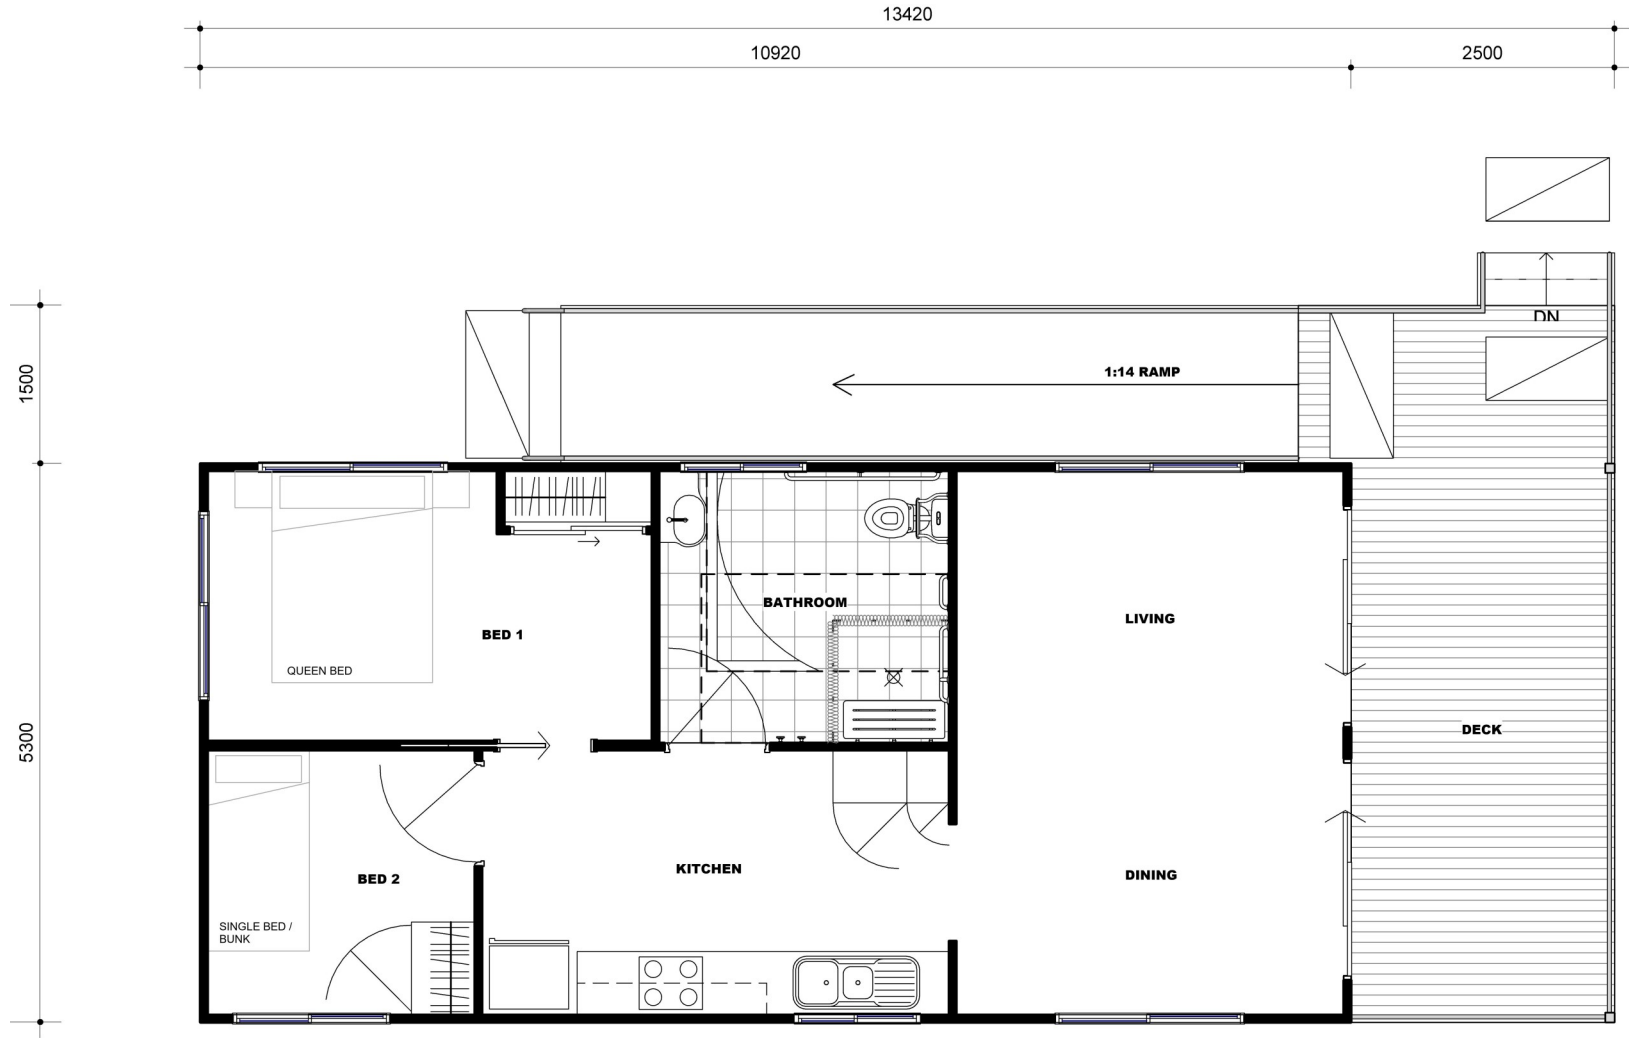

Accessible Unit B2

NAME	AREA
DWELLING	57.77
VERANDAH	13.25

* For a detailed description of this cabins features please contact YMH