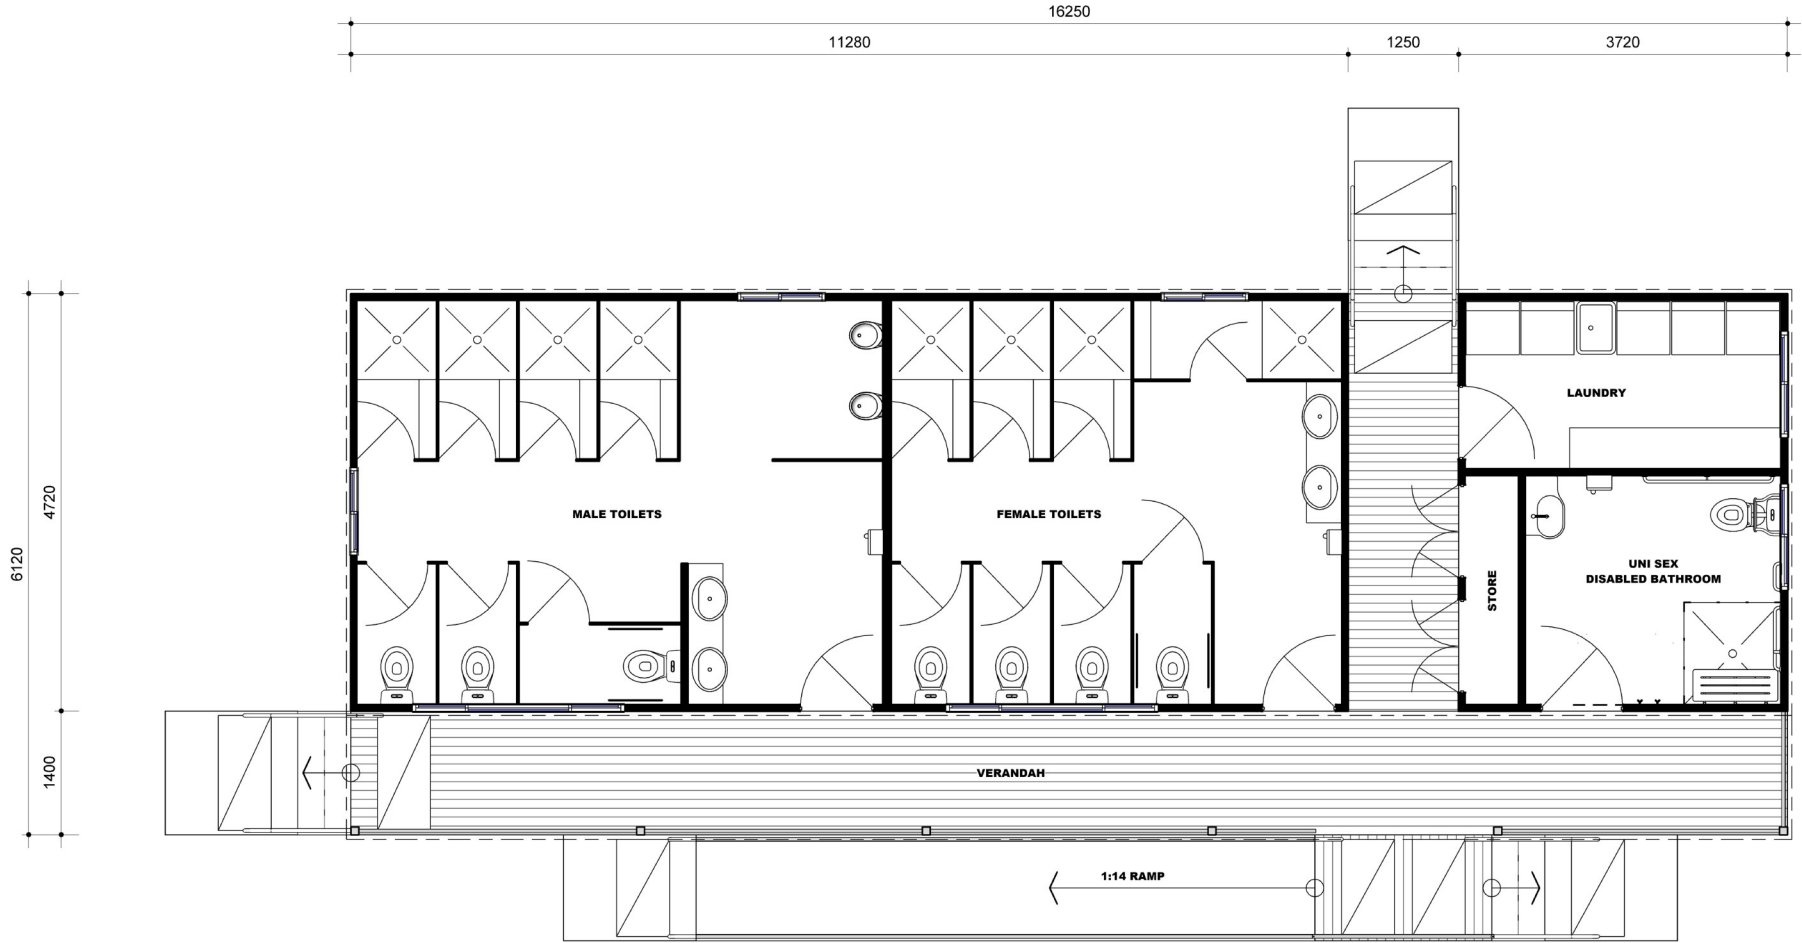

Amenities C

NAME	AREA
DWELLING	76.70m ²
VERANDAH	22.80m ²