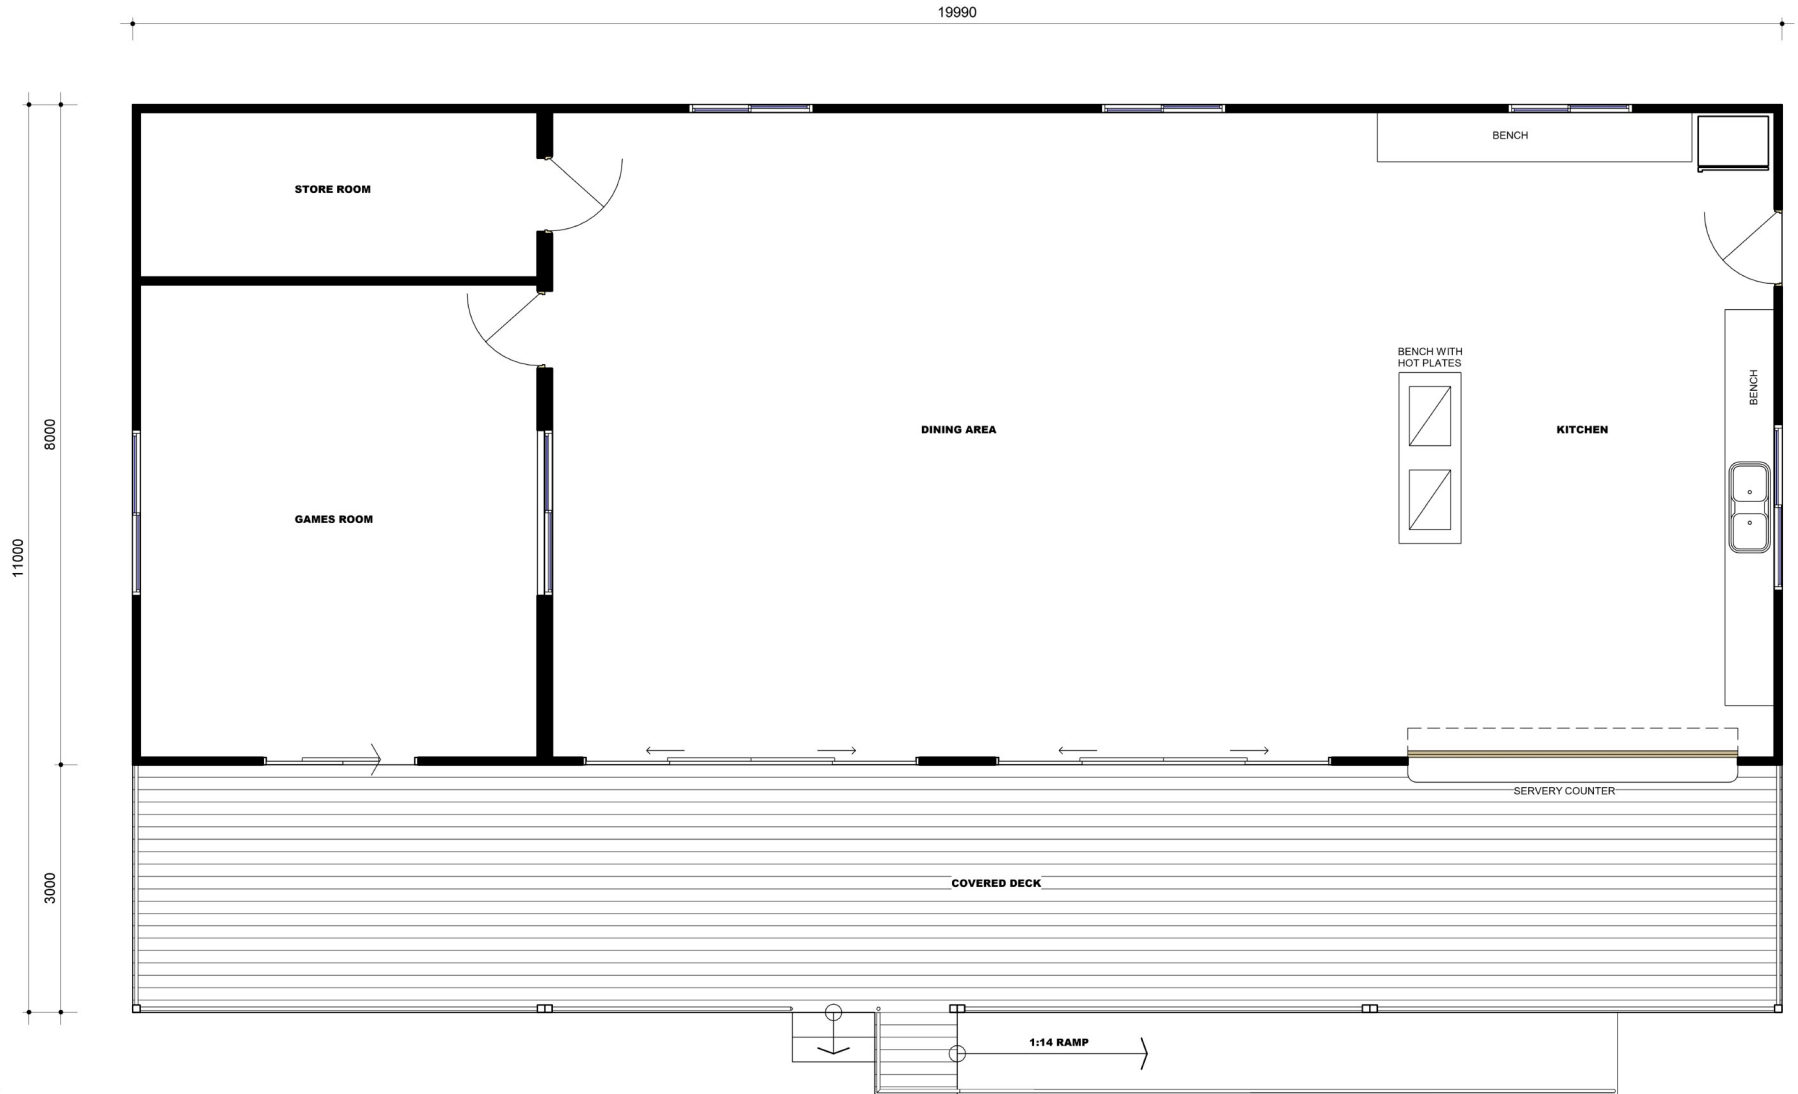

Yarra Camp

Kitchen

NAME	AREA
DWELLING	159.9m2
VERANDAH	60.0m2