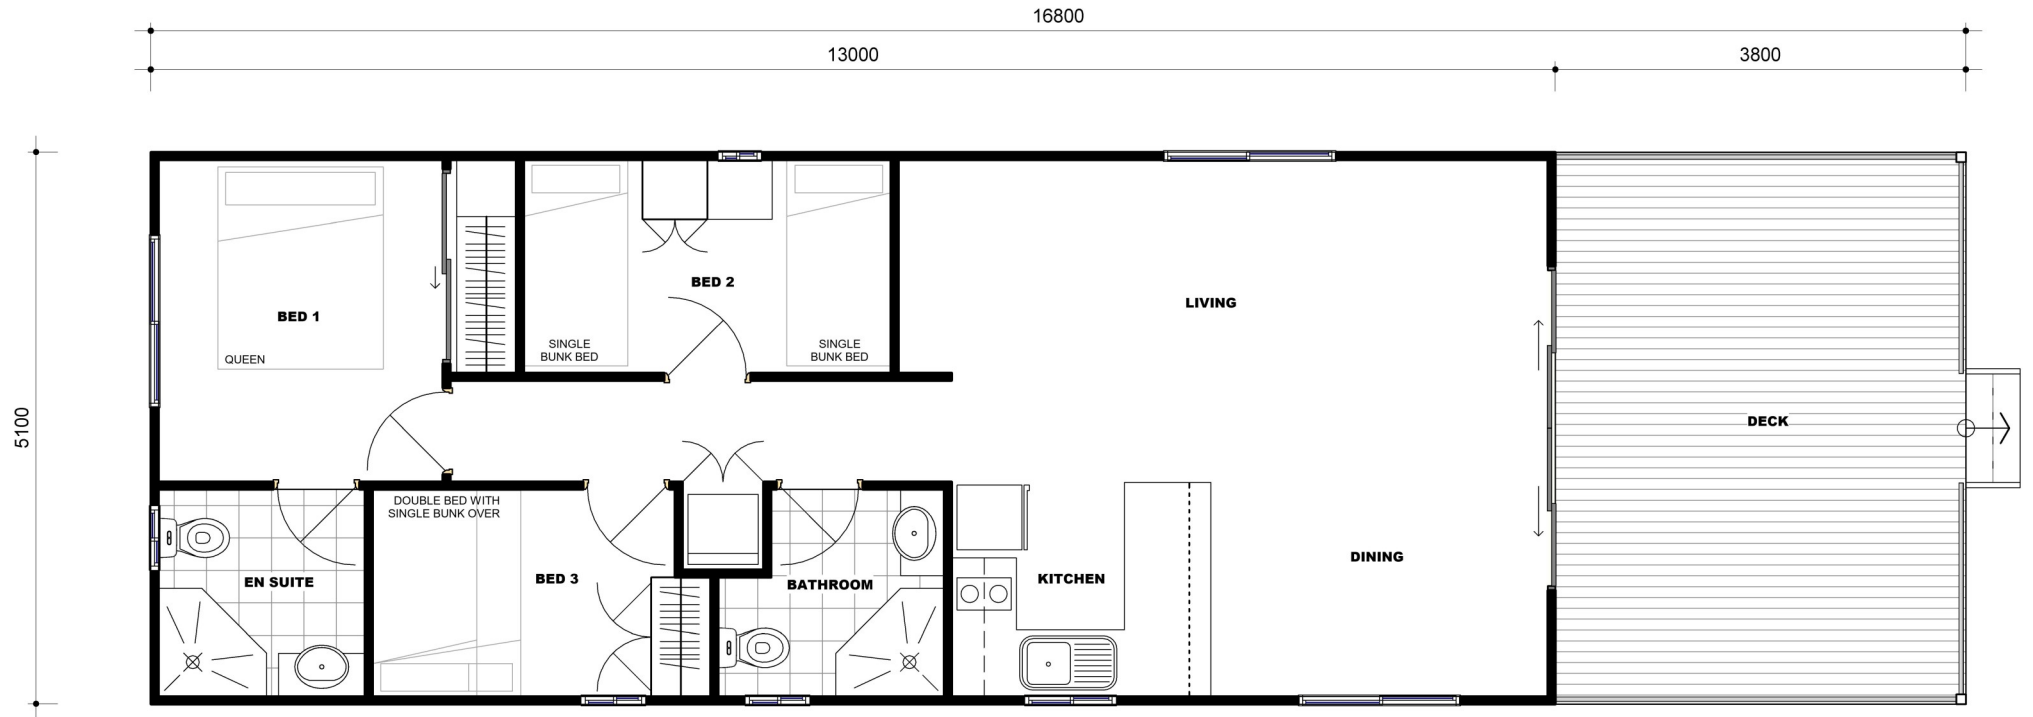

Wooderson

NAME	AREA
DWELLING	66.3m ²
VERANDAH	19.4m ²