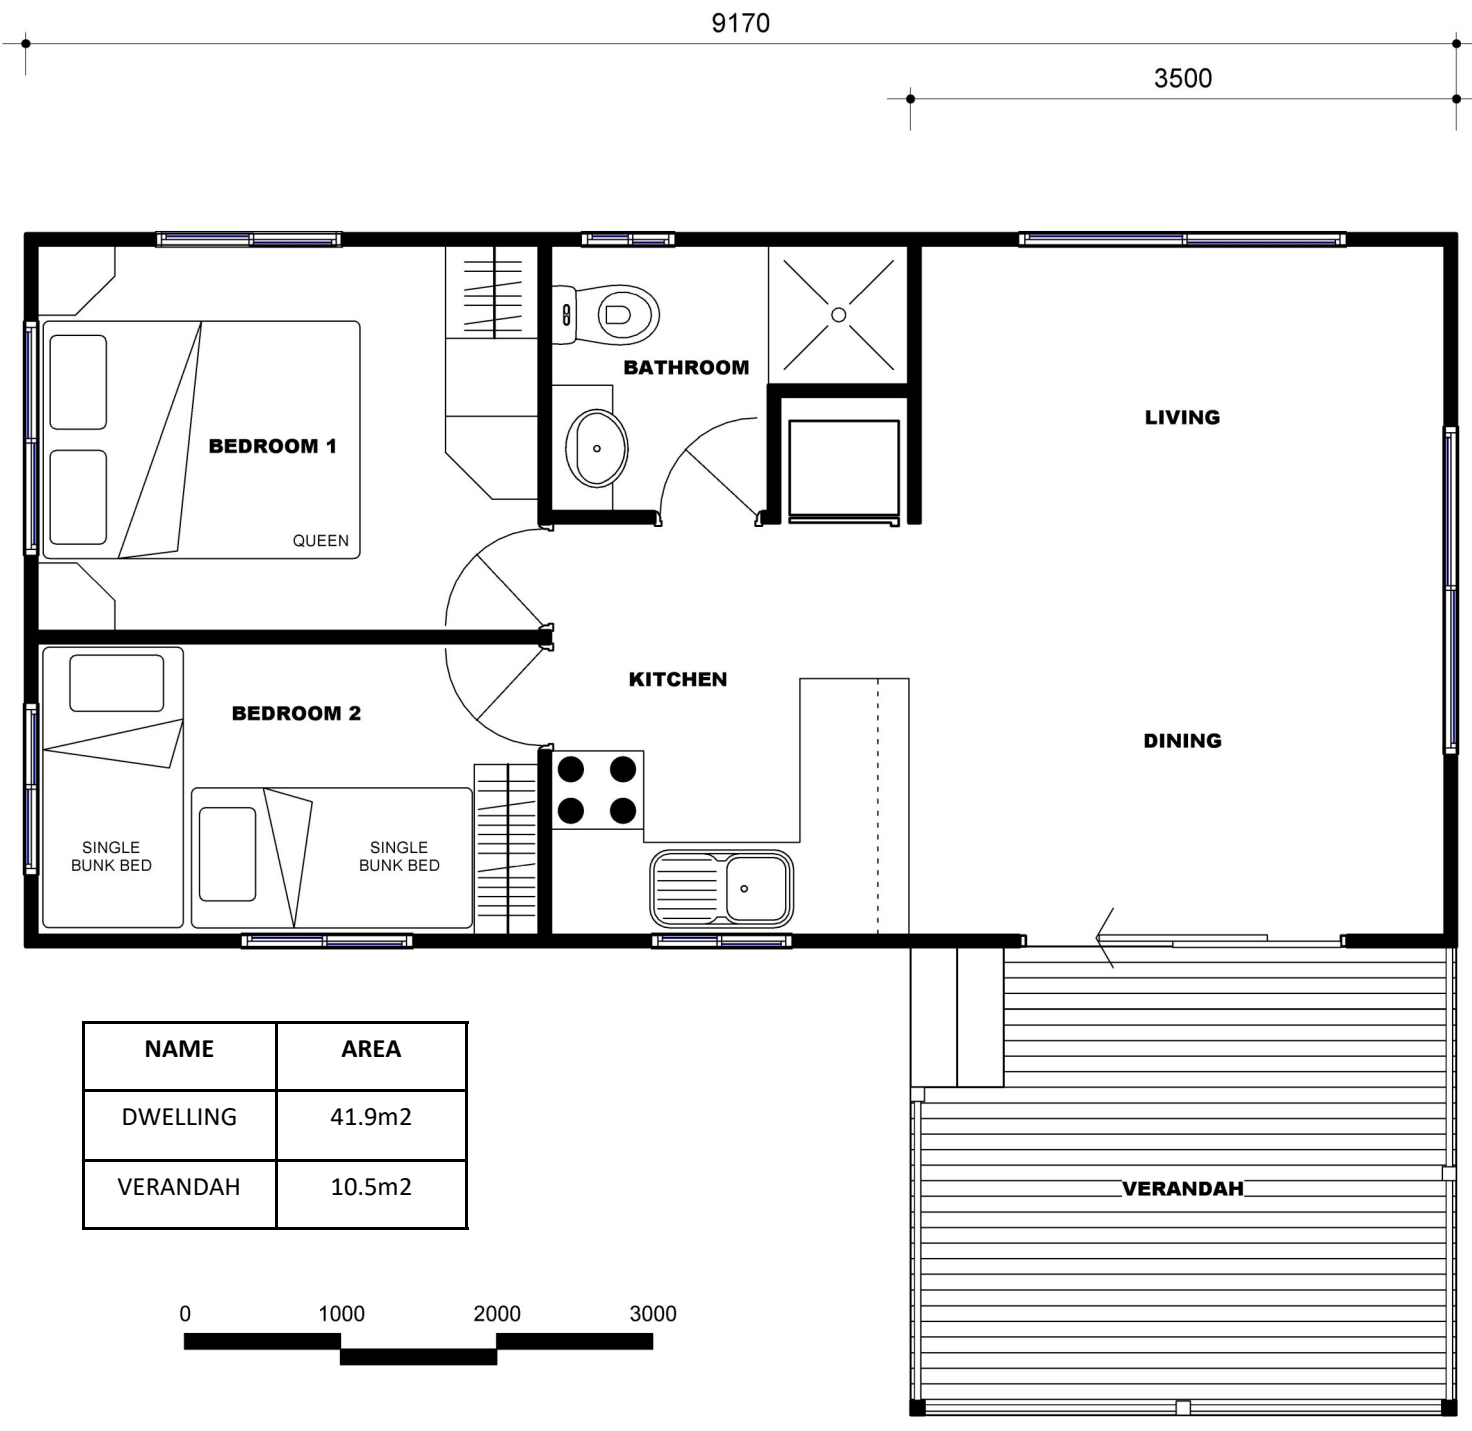

Villa

Sun Country

'an affordable solution'

NAME	AREA
DWELLING	41.9m ²
VERANDAH	10.5m ²