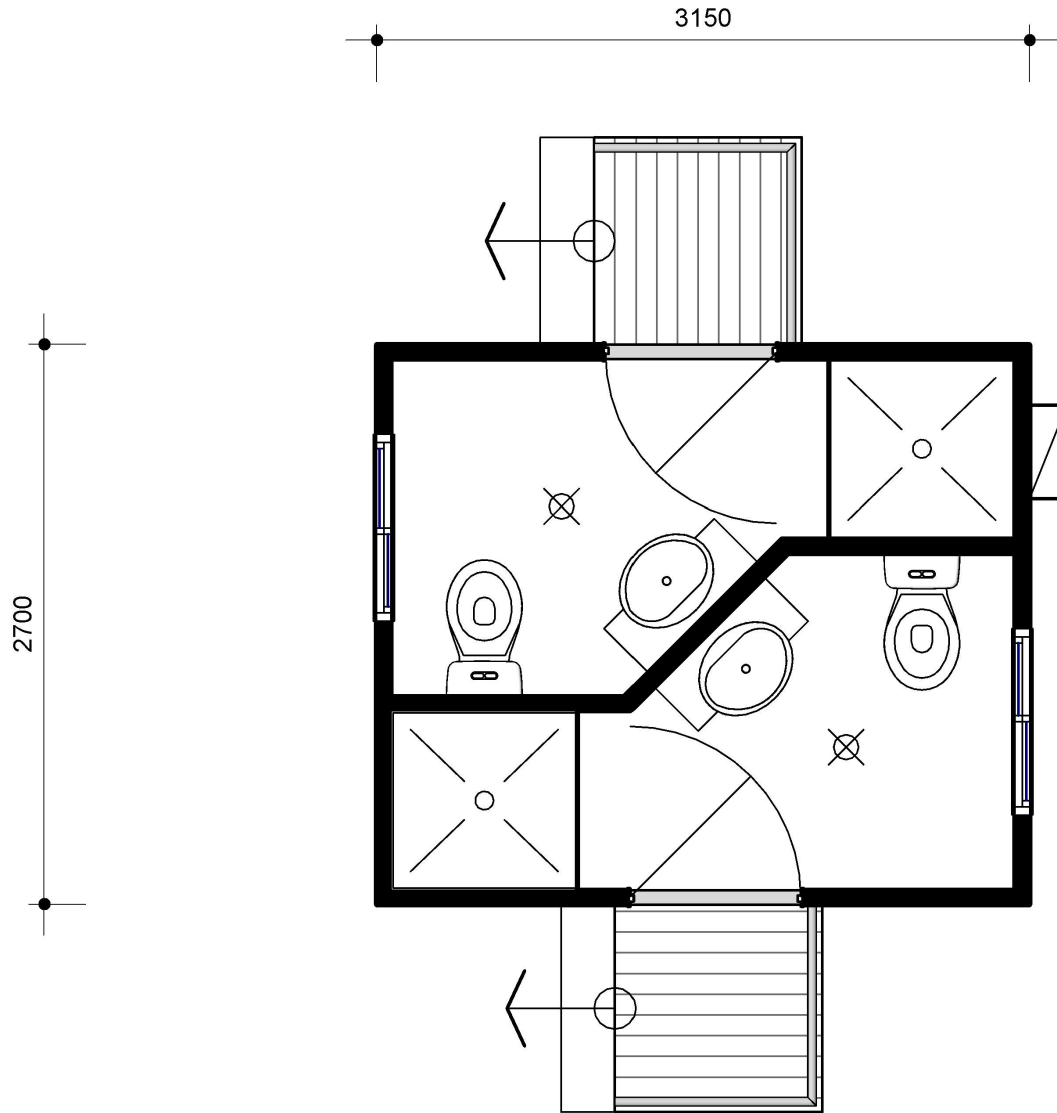

Twin Ensuite

NAME	AREA
DWELLING	8.50m ²
VERANDAH	n/a