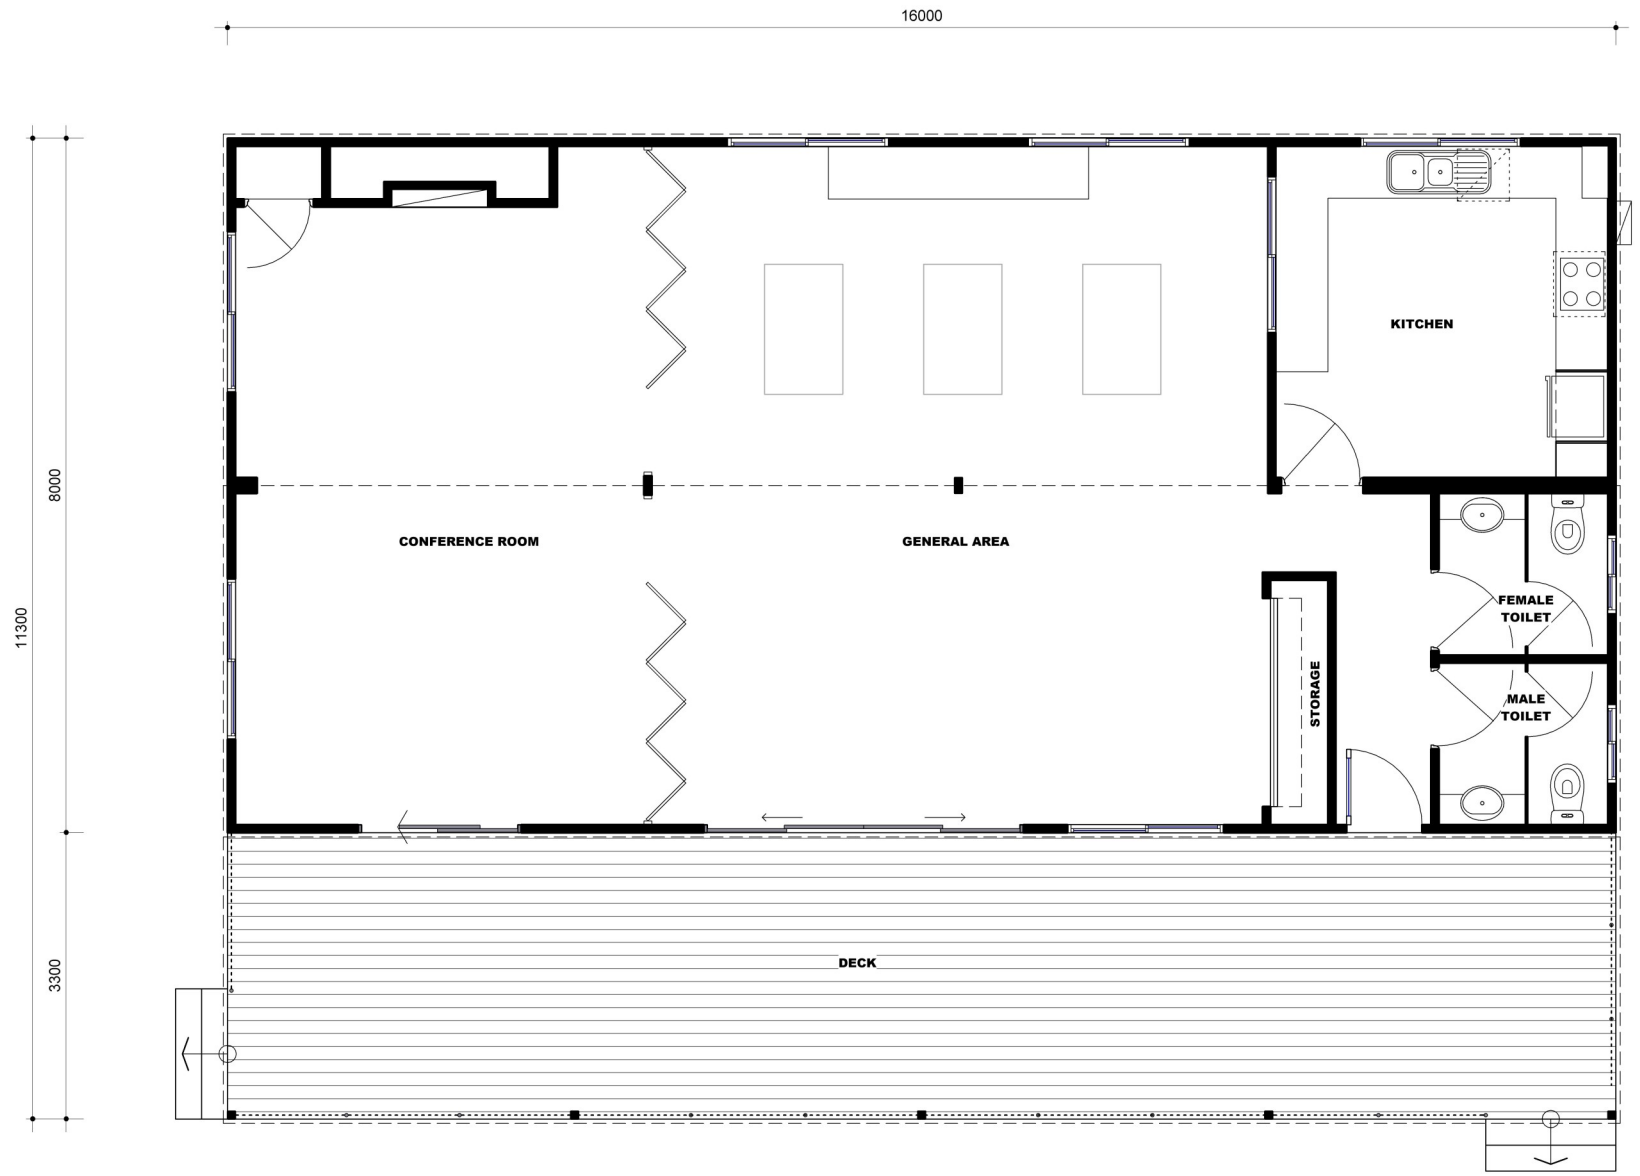

The Hume Multipurpose

NAME	AREA
DWELLING	128.0m2
VERANDAH	52.8m2