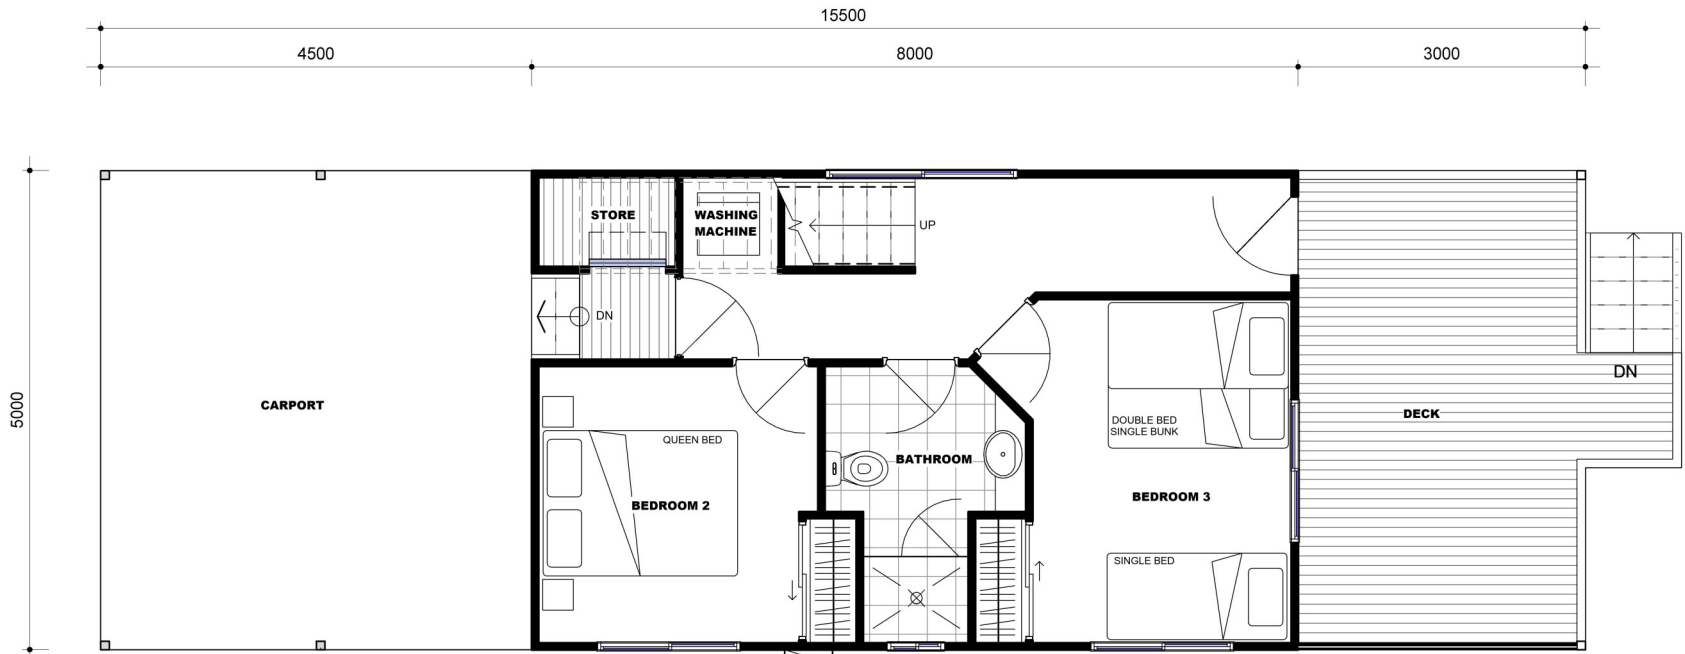

The Hampton

The

FIRST FLOOR

NAME	AREA TOTAL
DWELLING	101.2m ²
BALCONY	31.4m ²