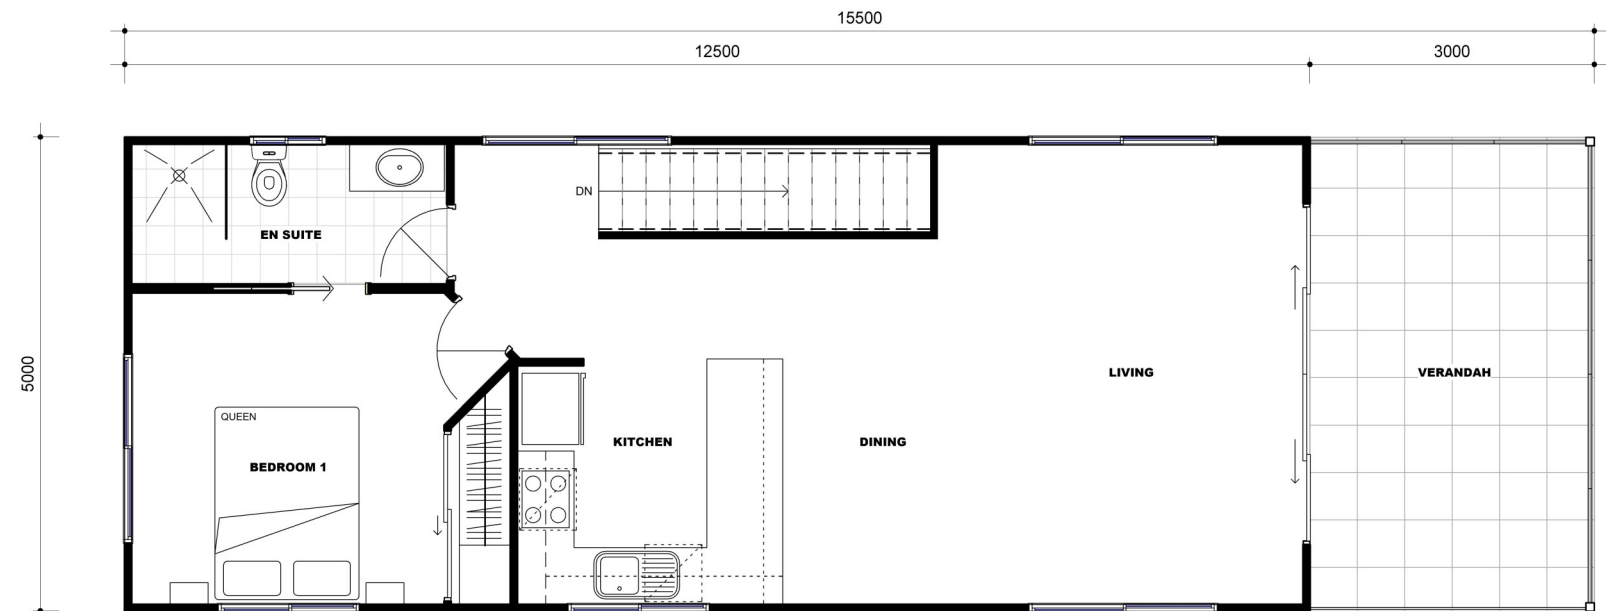

The Hampton

The

FIRST FLOOR

NAME	AREA TOTAL
DWELLING	101.2m ²
BALCONY	31.4m ²