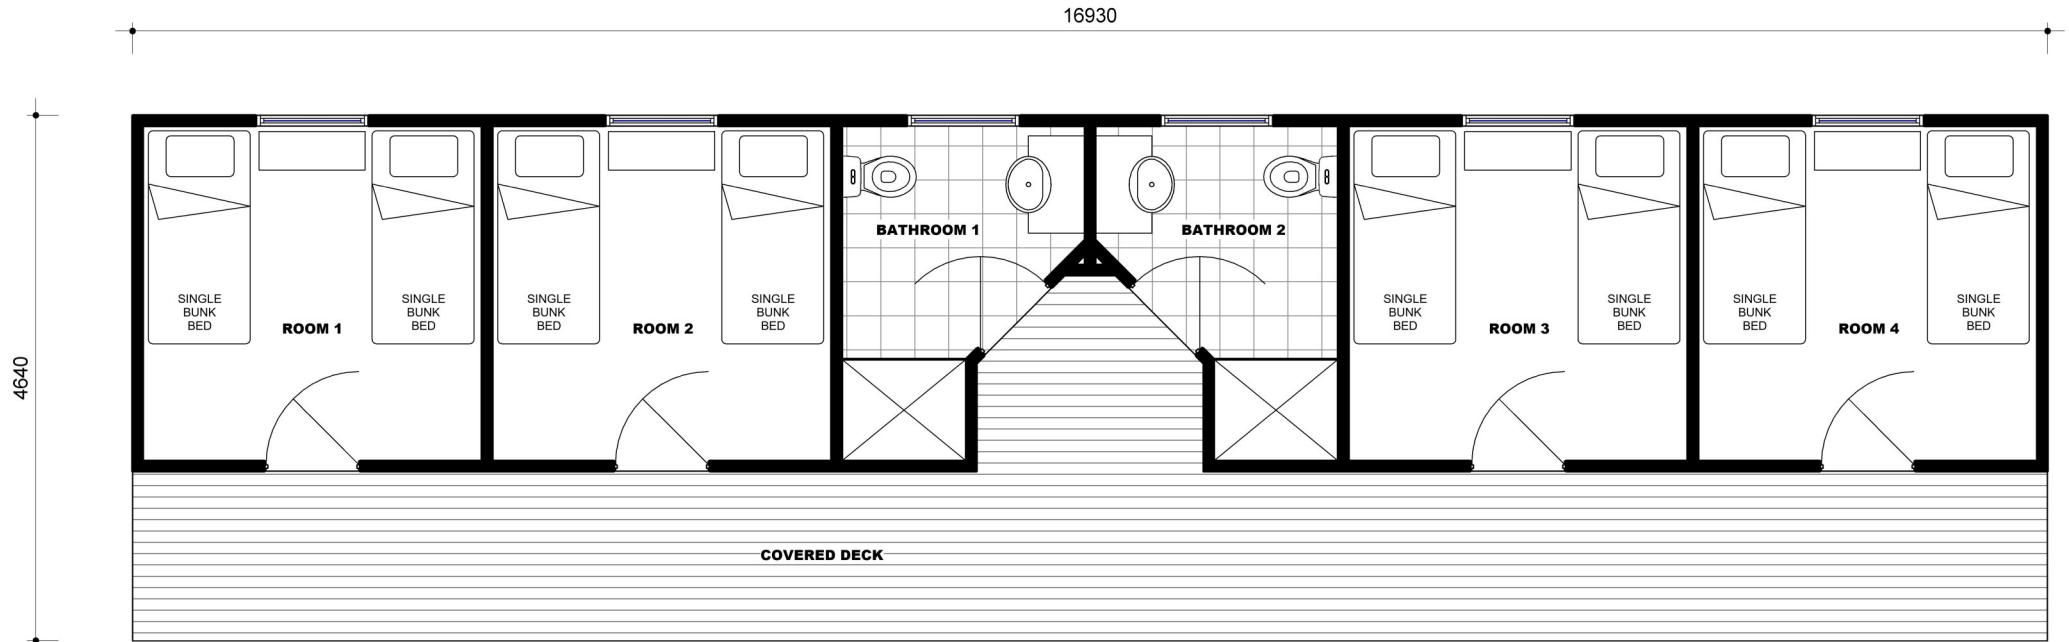

The Bunkhouse

NAME	AREA
DWELLING	50.2m ²
VERANDAH	28.4m ²