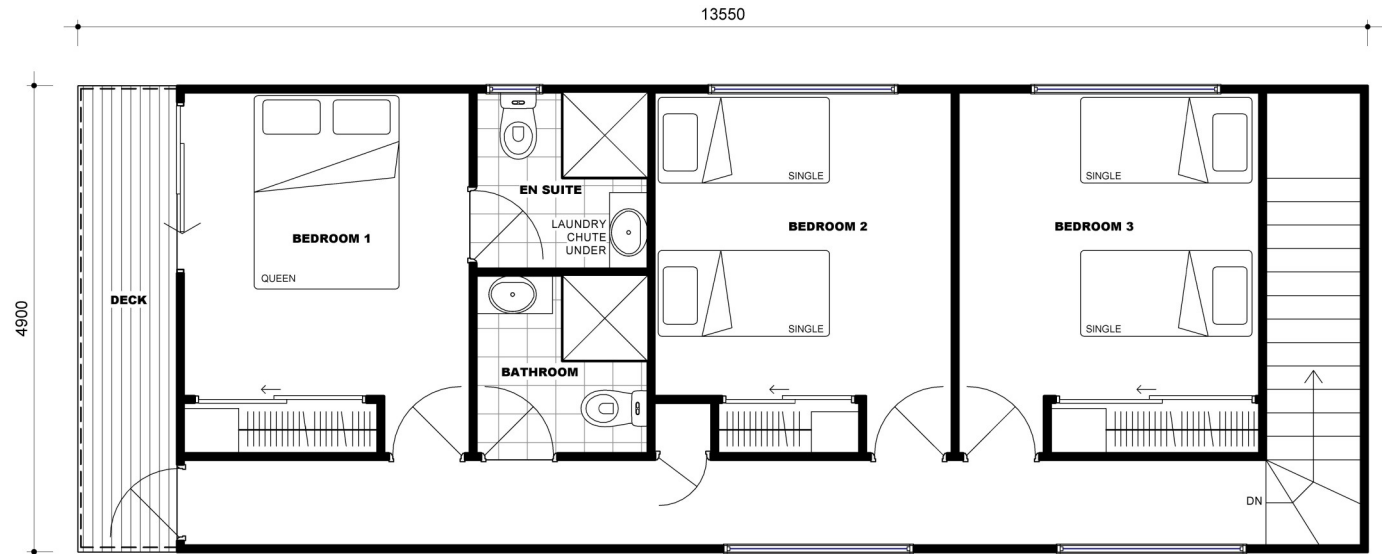

The Ashley

NAME	AREA
DWELLING	98.7m ²
BALCONY	4.64m ²

FIRST FLOOR

GROUND FLOOR