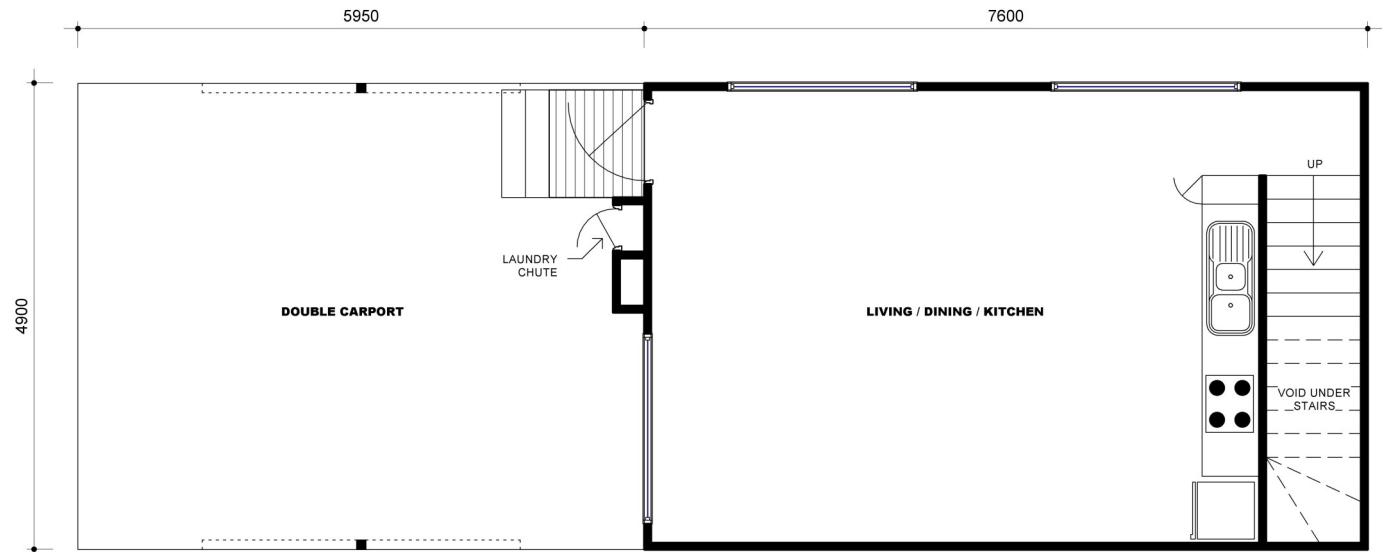

The Ashley

NAME	AREA
DWELLING	98.7m ²
BALCONY	4.64m ²

FIRST FLOOR

GROUND FLOOR