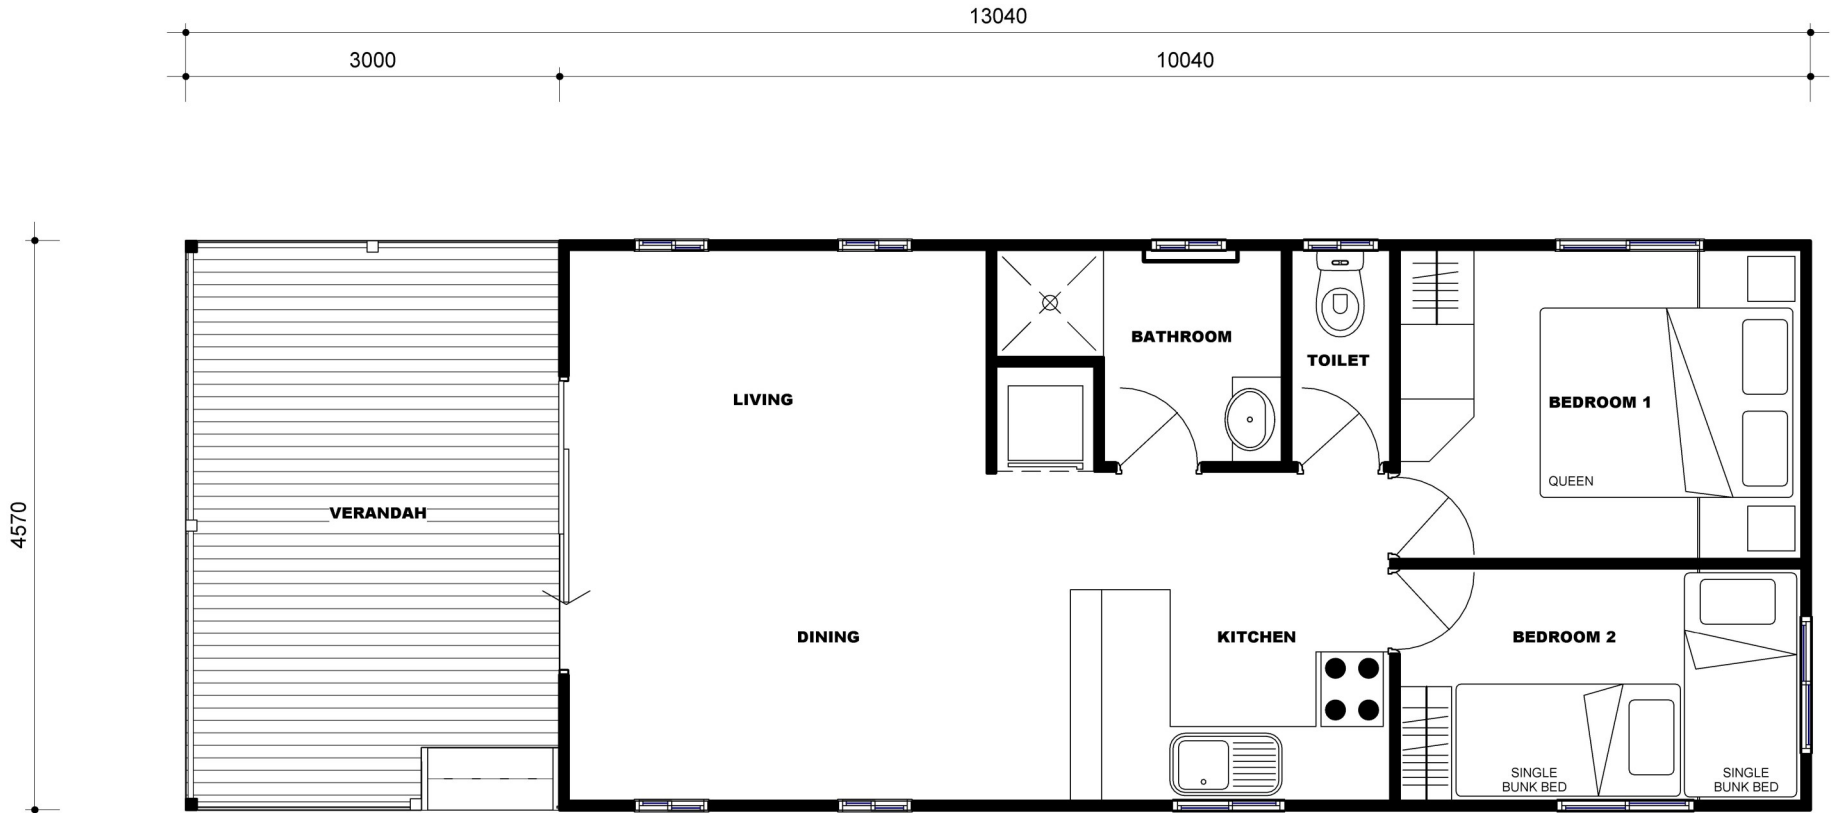

Riverside

NAME	AREA
DWELLING	42.0m2
VERANDAH	11.0m2