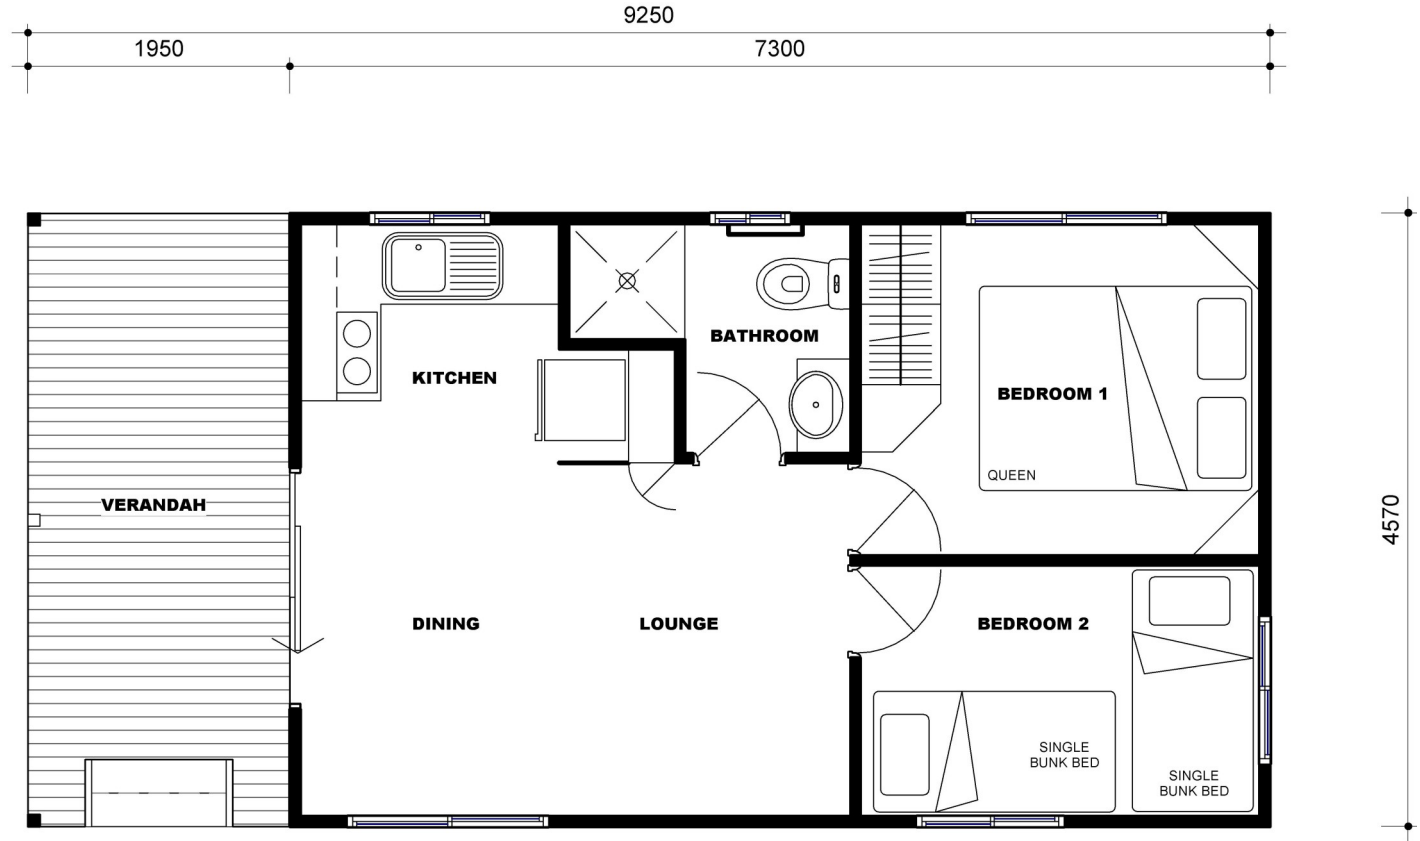

Lakeside Cottage

NAME	AREA
DWELLING	33.3m ²
VERANDAH	11.0m ²