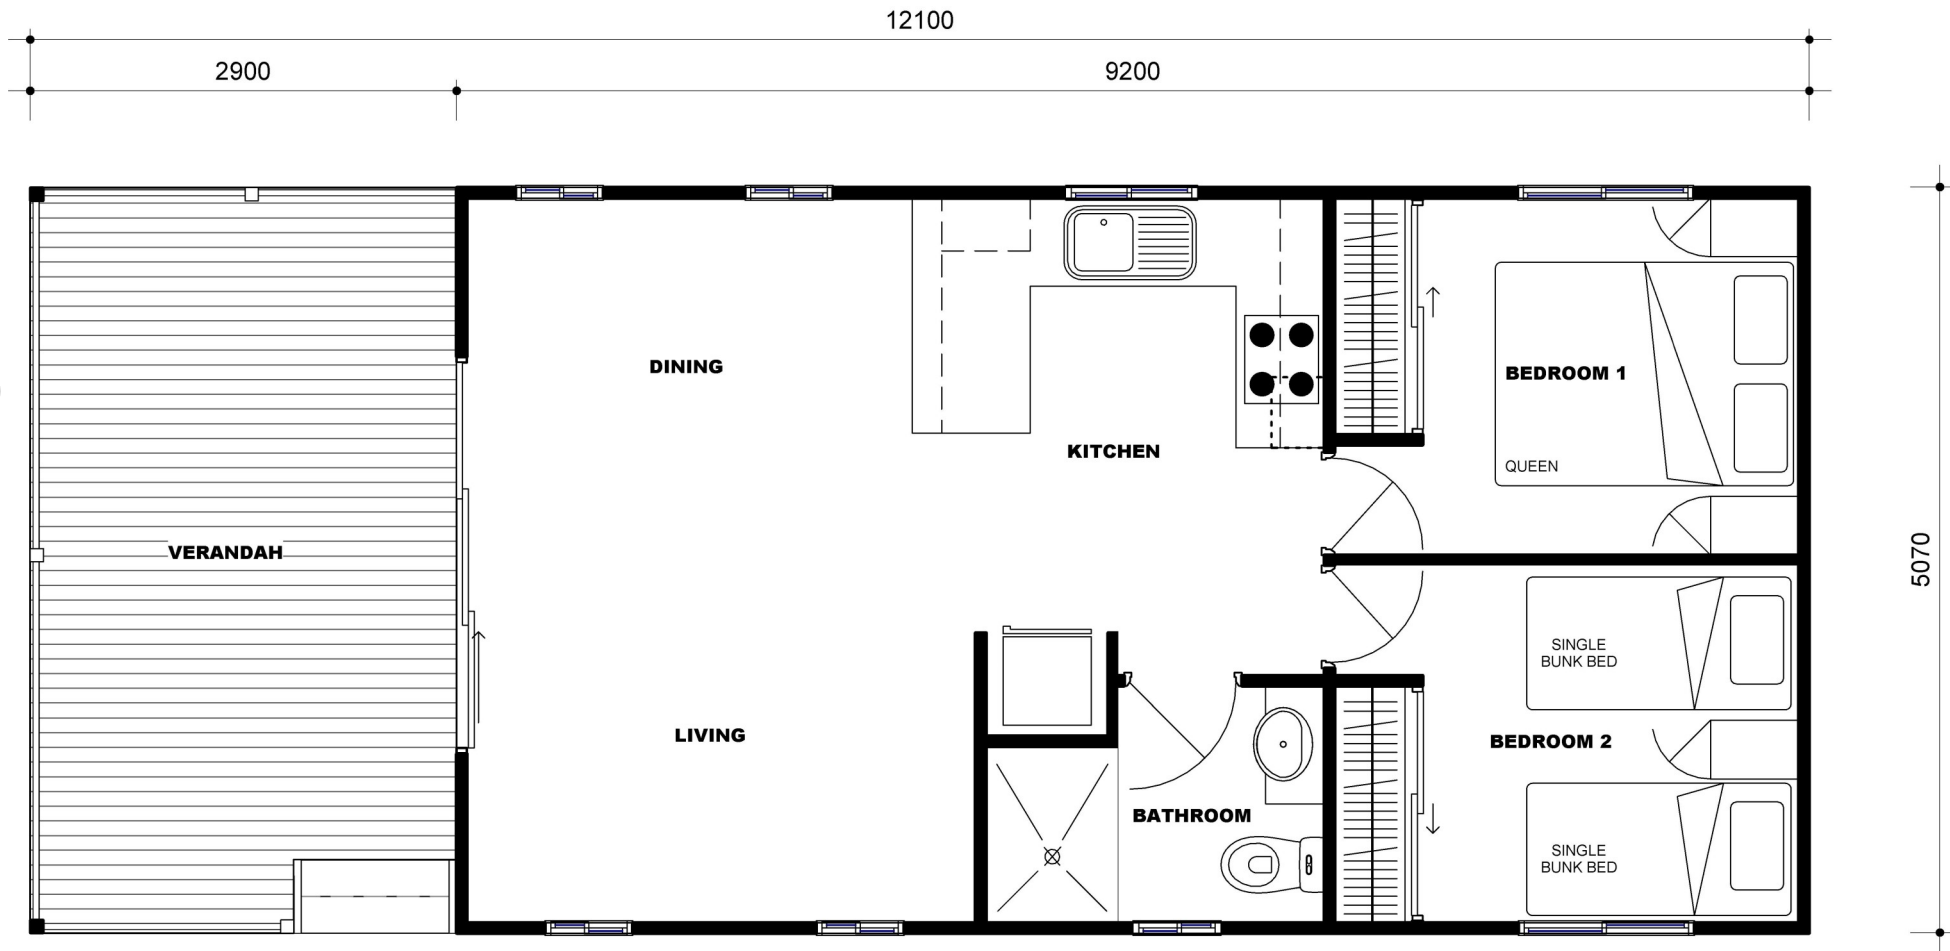

Henty

NAME	AREA
DWELLING	46.6m ²
VERANDAH	12.2m ²