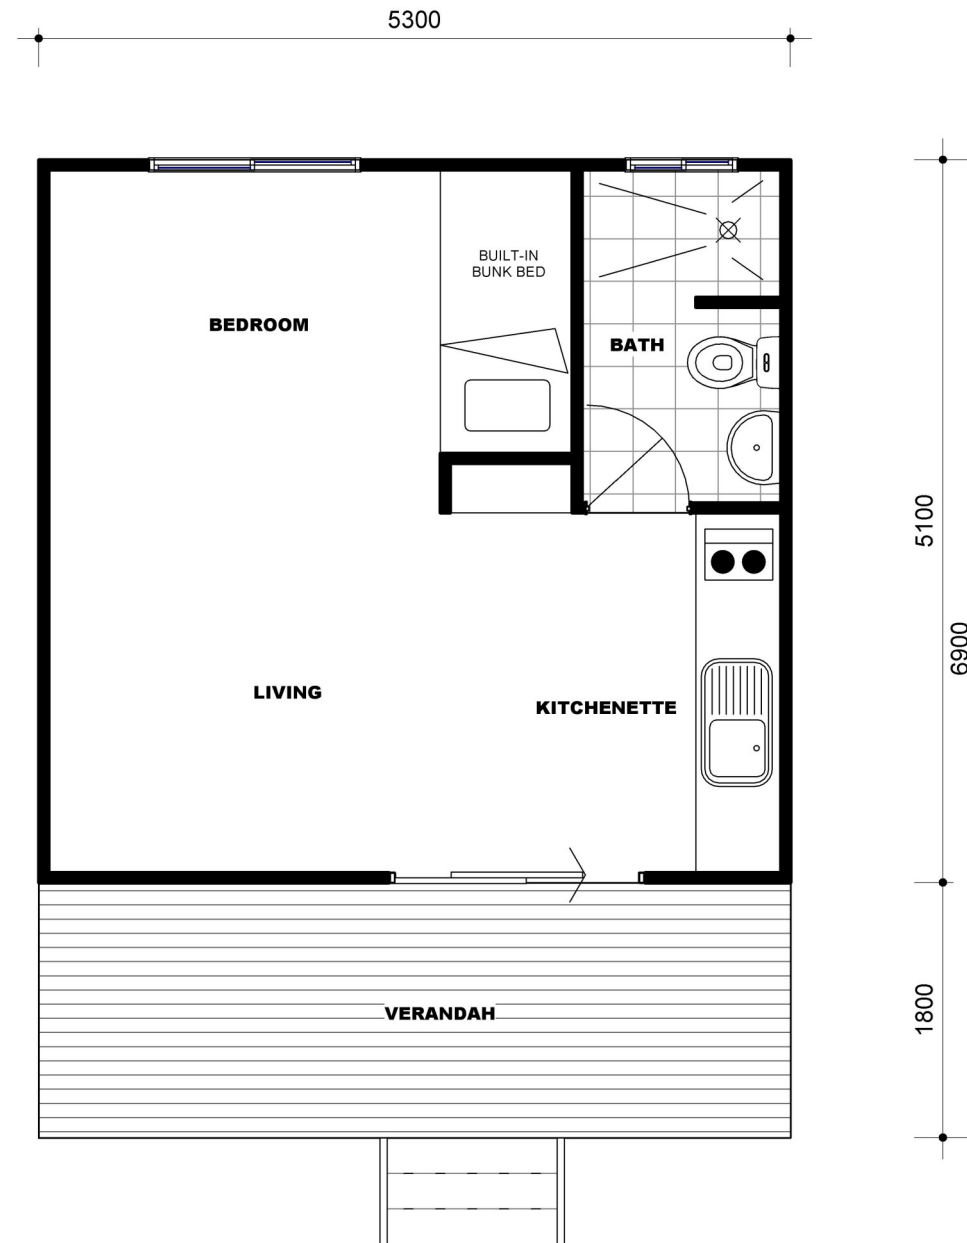

Coast Studio

NAME	AREA
DWELLING	27.03m ²
VERANDAH	9.54m ²