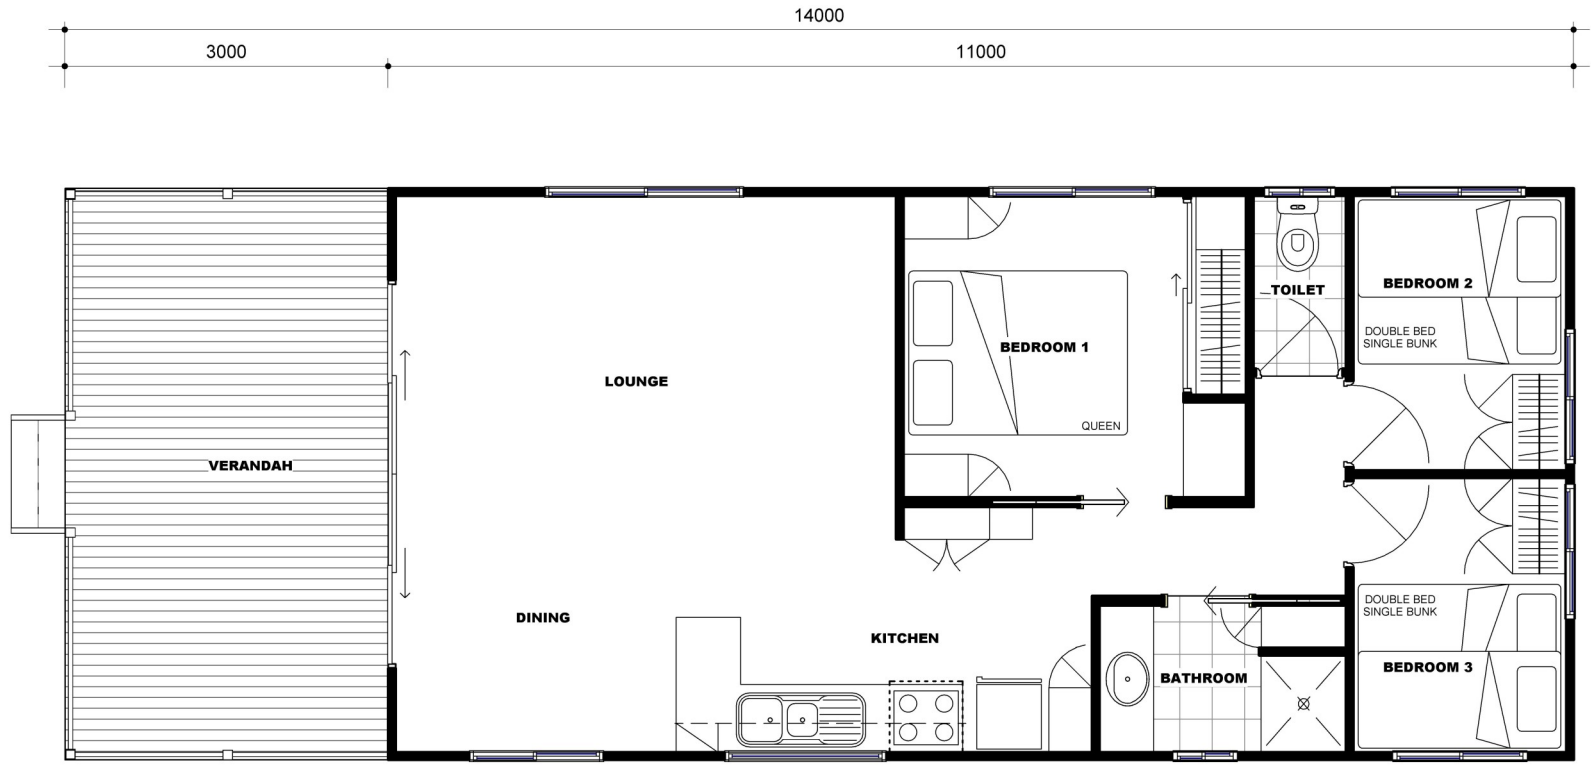

Boathaven

NAME	AREA
DWELLING	58.3m ²
VERANDAH	15.9m ²