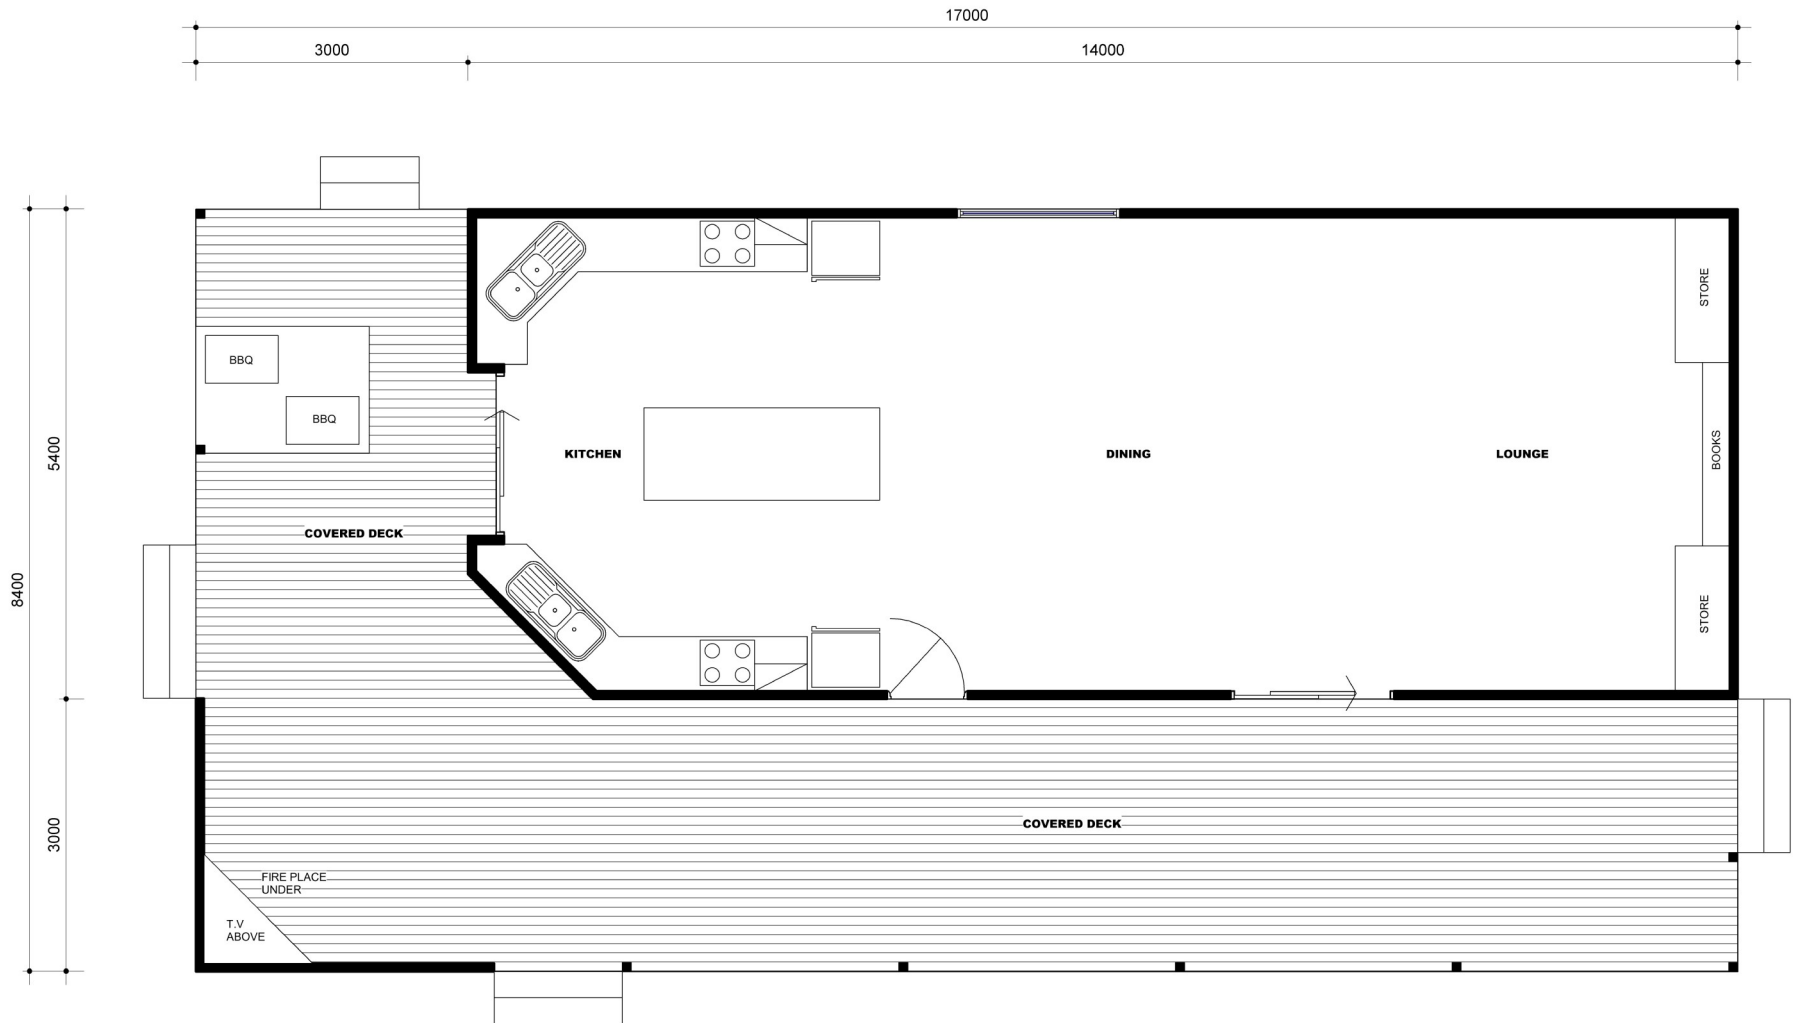

Belmont Camp Kitchen

NAME	AREA
DWELLING	75.6m ²
VERANDAH	58.2m ²