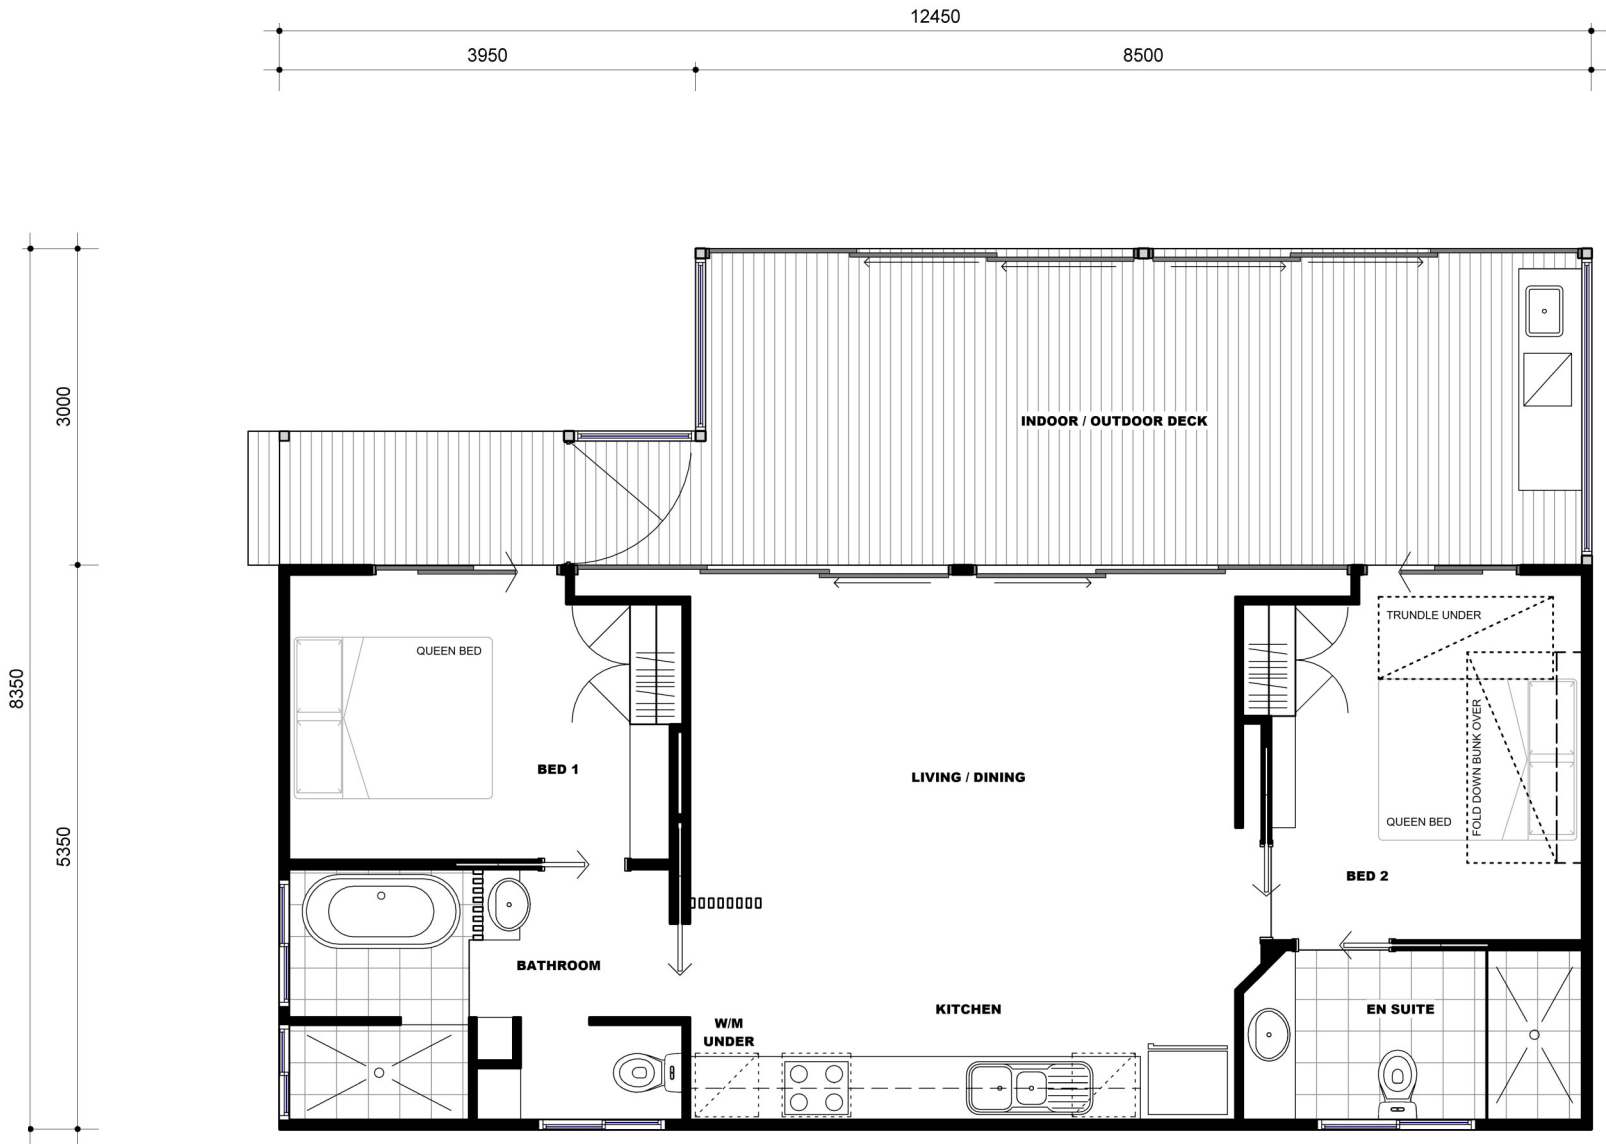

Beach Breeze

Villa

NAME	AREA
DWELLING	66.61m ²
VERANDAH	29.45m ²