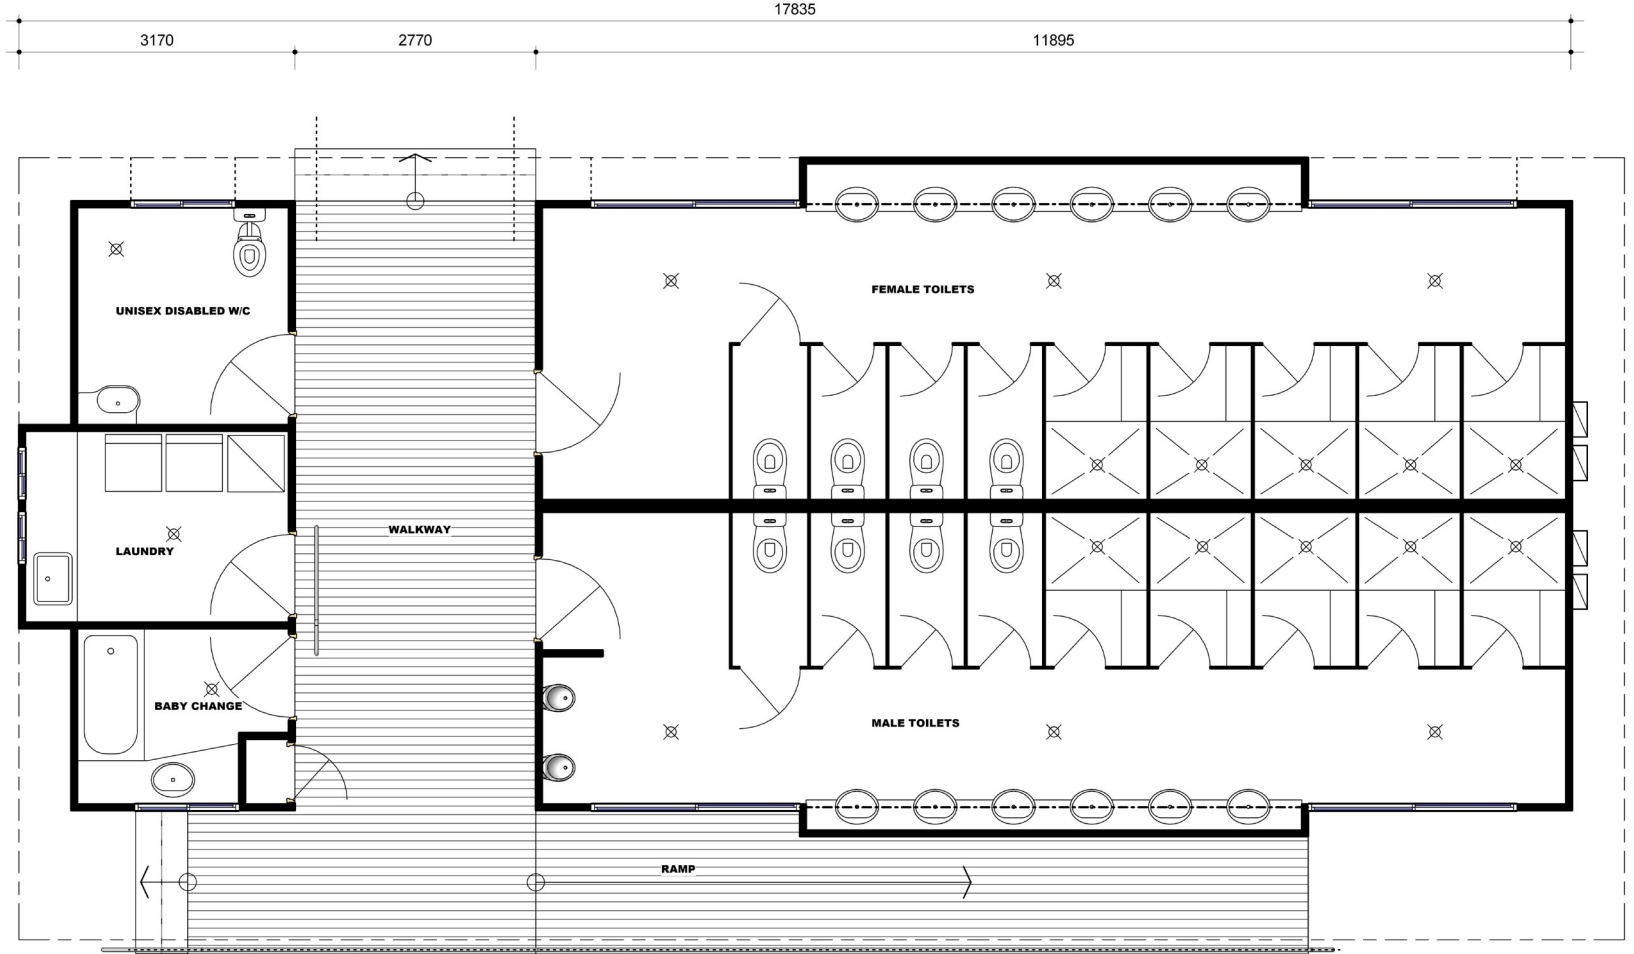

Amenities B

NAME	AREA
DWELLING	107.40m2
VERANDAH	38.90m2