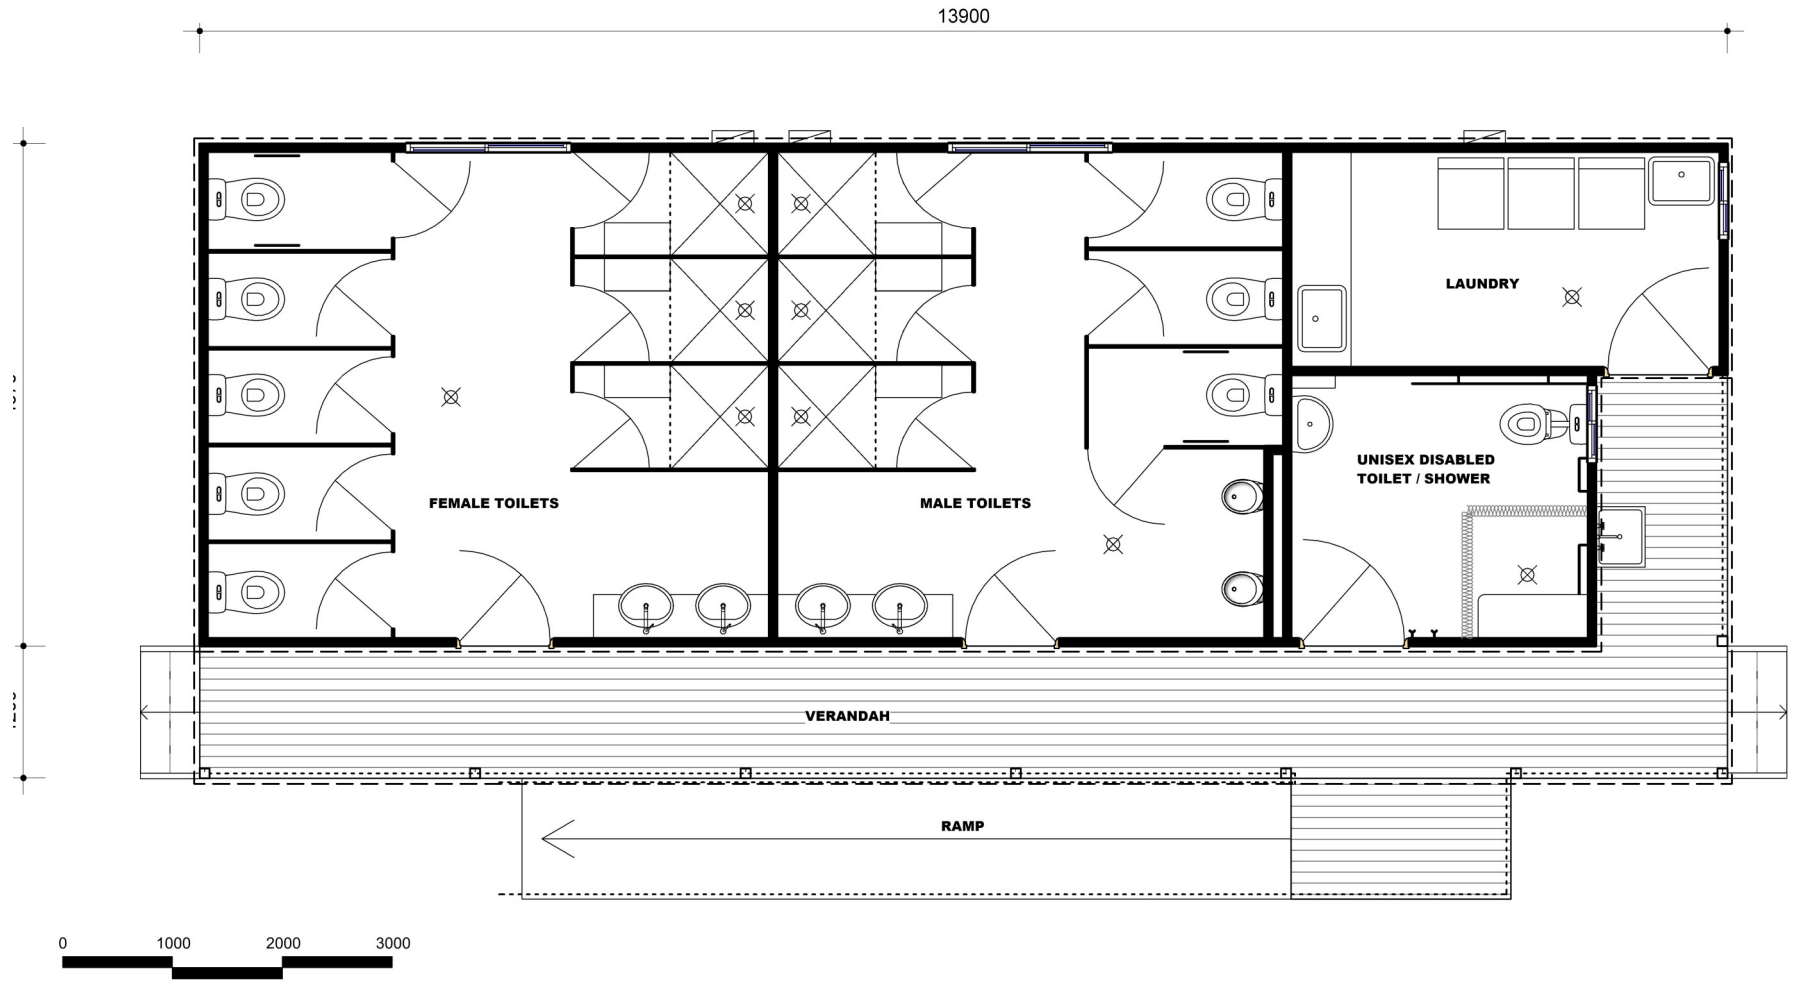

Amenities A

NAME	AREA
DWELLING	61.56m2
VERANDAH	16.68m2