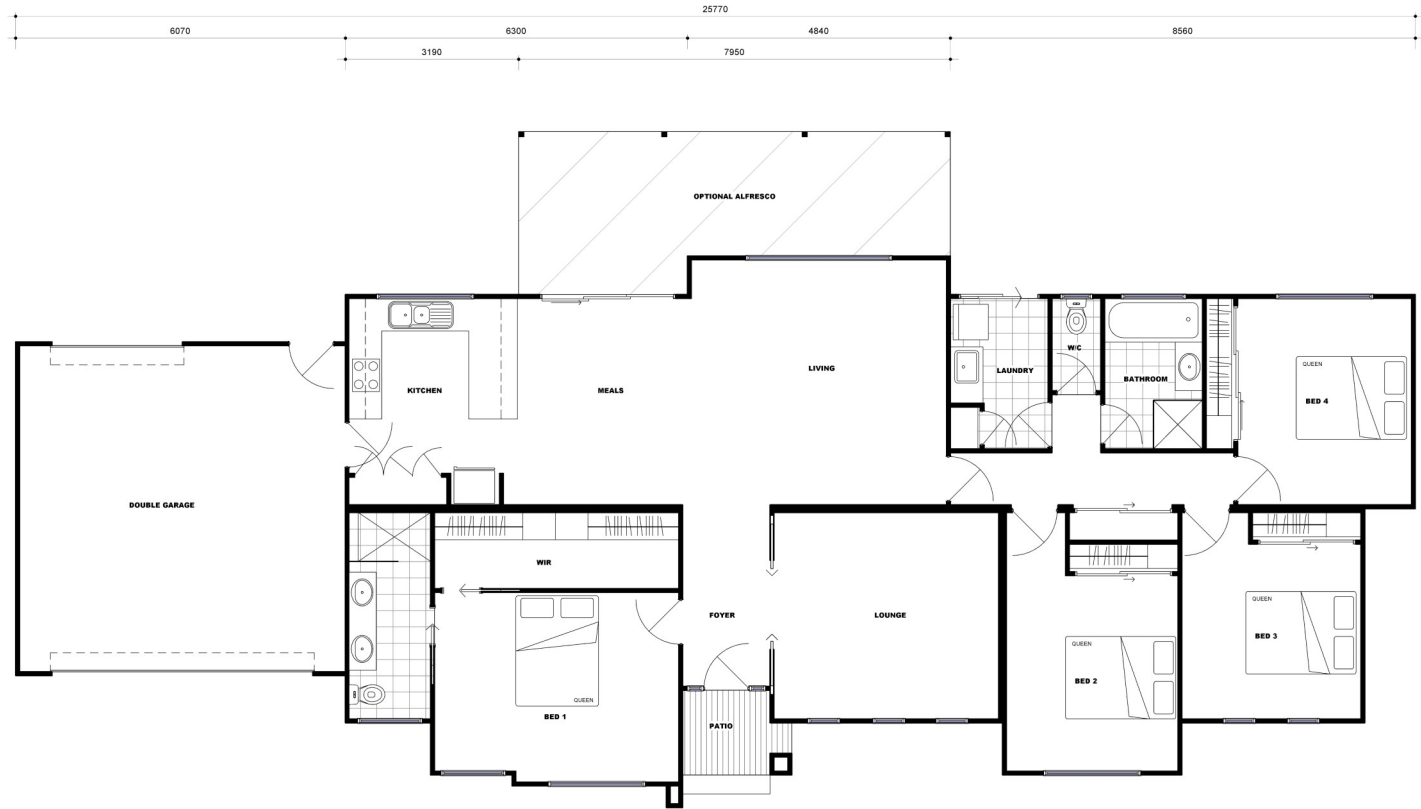

Urana

NAME	AREA
DWELLING	162.41m ²
PORTICO	2.89m ²
ALFRESCO	20.41m ²
GARAGE	37.27m ²