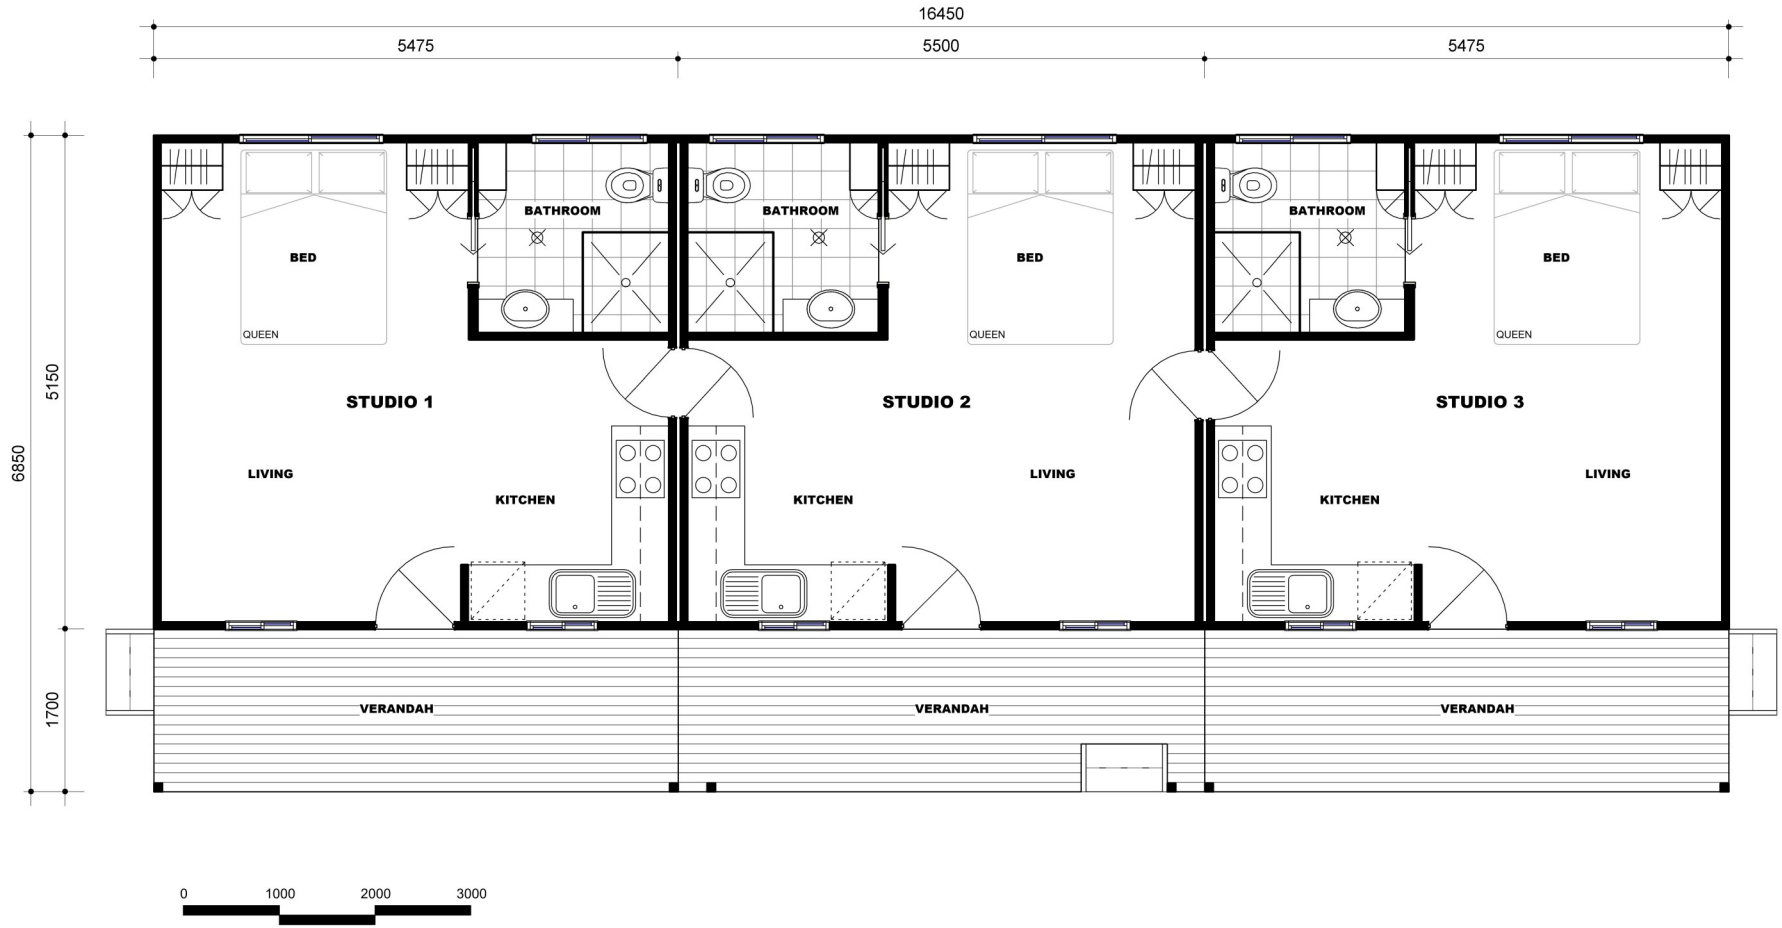

Motel Units

NAME	AREA
DWELLING	28.5m ²
VERANDAH	9.3m ²