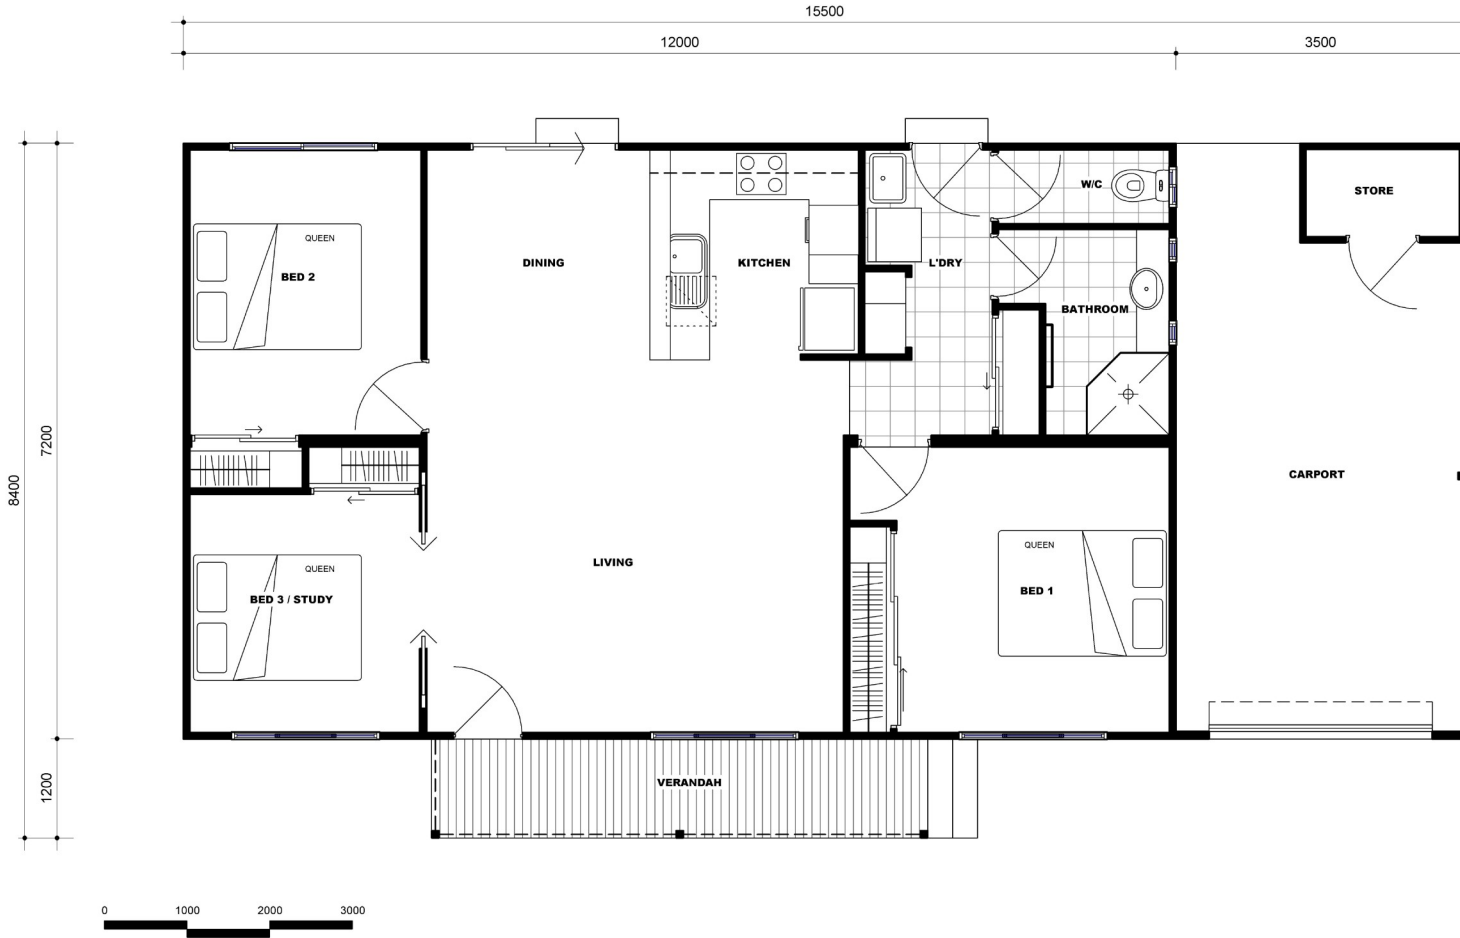

# Jackson

NAME	AREA
DWELLING	86.4m2
VERANDAH	7.2m2
CARPORT	25.2m2