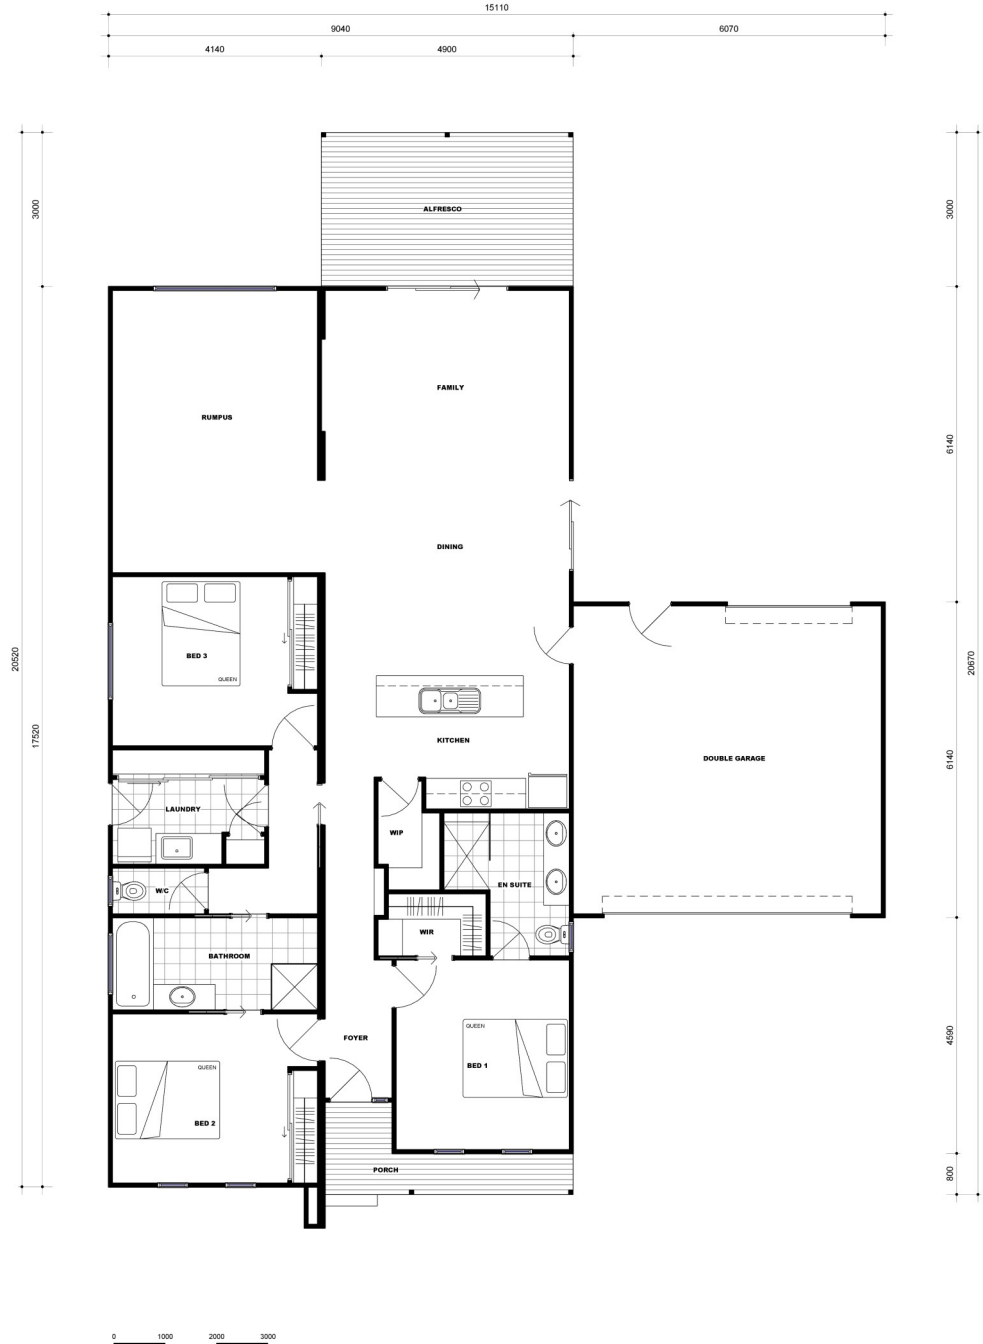

Eliot

NAME	AREA
DWELLING	154.25m ²
PORTICO	5.17m ²
ALFRESCO	14.70m ²
GARAGE	37.27m ²

'an affordable solution'