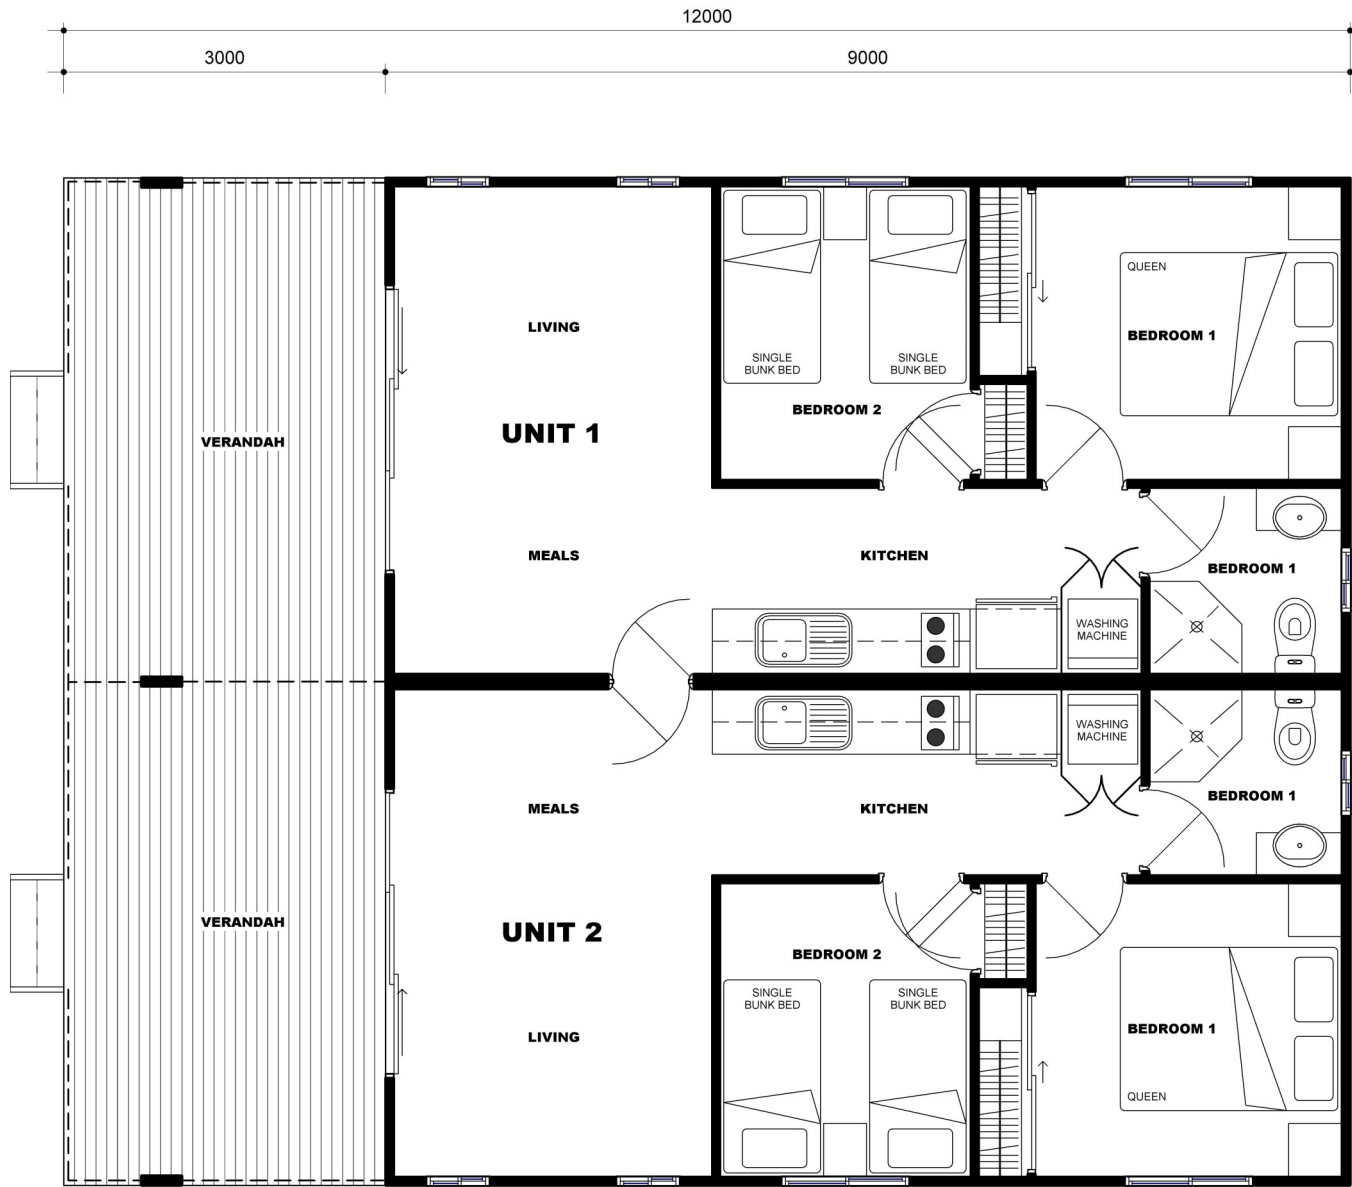

Bundalong

Duplex

NAME	AREA
DWELLING	84.6m ²
VERANDAH	28.2m ²