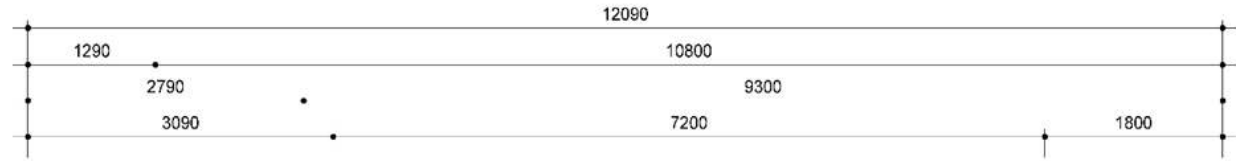

# Breeze

'an affordable solution'

NAME	AREA
DWELLING	82.1m <sup>2</sup>
VERANDAH	4.3m <sup>2</sup>
CARPORT	25.2m <sup>2</sup>